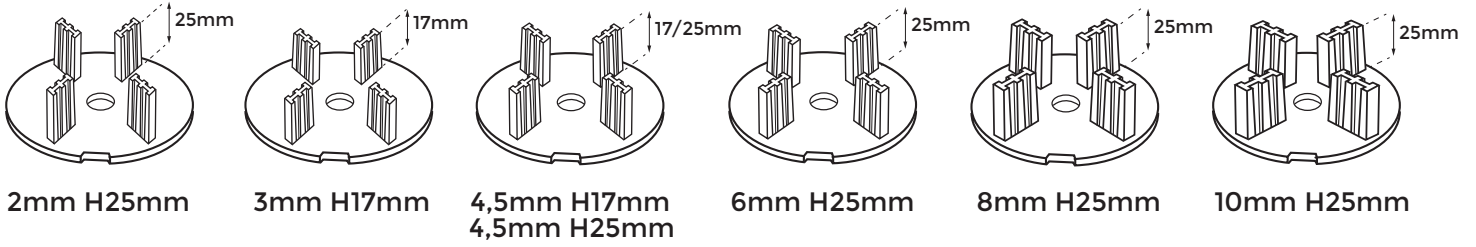

**Tabs**

**DPH-Series**

**DPH-0 + PH5 26mm**

**DPH-1 + PH5 37mm**

**DPH-2-PH5 44-57mm**

**DPH-3-PH5 55-79mm**

**DPH-4-PH5 77-108mm**

**DPH-5 100-170mm**

DPH-0 17mm

DPH-0 + PH5 = 26mm

DPH-1 28mm

DPH-1 + PH5 = 37mm

**DPH-02 + PH5 34-45mm**

**DPH-2 + PH5 44-62mm**

44-62mm

**DPH-3 + PH5 59-87mm**

**TABS**

**IN**

**OUT**

**DPH-0 de 17 à 21mm**

**DPH-0**

**DPH-0 + U-E10**

**DPH-0 + U-E20**

**DPH-0 + U-E20 + U-E10**

**DPH-0 + U-E20 + U-E20**

**DPH-1 de 28 à 32mm**

**DPH-1**

**DPH-1 + U-E10**

**DPH-1 + U-E20**

**DPH-1 + U-E20 + U-E10**

**DPH-1 + U-E20 + U-E20**

1