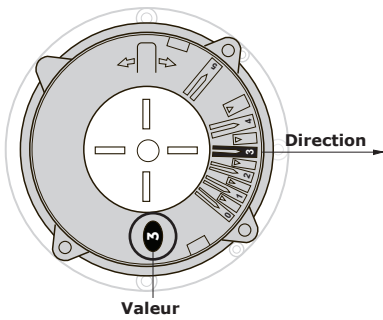

100 mm

Base

OK

2

3

0 thread	0 thread	100 mm
1 thread	1 thread	120 mm
2 threads	2 threads	130 mm
3 threads	3 threads	140 mm
4 threads	4 threads	175 mm
5 threads	5 threads	175 mm

**IN**

1

2

↻x5  
MIN.

3

↻x5  
MIN.

4

↻  
KEYS

**OUT**

DPH-5 **3%**