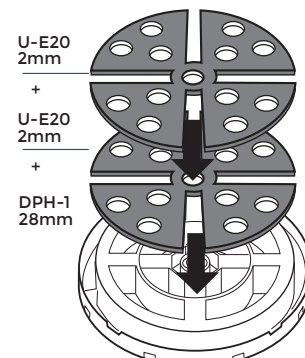

DPH-0 17mm

DPH-0 + PH5 = 26mm

DPH-1 28mm

DPH-1 + PH5 = 37mm

**DPH-02 + PH5 34-45mm**

**DPH-2 + PH5 44-62mm**

44-62mm

**DPH-3 + PH5 59-87mm**

**TABS**

**IN**

**OUT**

**DPH-0 de 17 à 21mm**

**DPH-0**

**DPH-0 + U-E10**

**DPH-0 + U-E20**

**DPH-0 + U-E20 + U-E10**

**DPH-0 + U-E20 + U-E20**

**DPH-1 de 28 à 32mm**

**DPH-1**

**DPH-1 + U-E10**

**DPH-1 + U-E20**

**DPH-1 + U-E20 + U-E10**

**DPH-1 + U-E20 + U-E20**

1

100 mm

Base

OK

2

3

0 thread	0 thread	100 mm
1 thread	1 thread	120 mm
2 threads	2 threads	130 mm
3 threads	3 threads	140 mm
4 threads	4 threads	175 mm
5 threads	5 threads	175 mm

**IN**

1