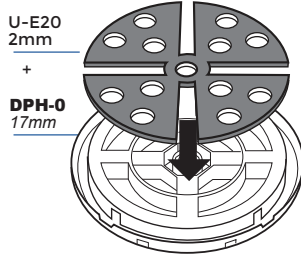

DPH-0 17mm

DPH-0 + PH5 = 26mm

DPH-1 28mm

DPH-1 + PH5 = 37mm

**DPH-02 + PH5 34-45mm**

**DPH-2 + PH5 44-62mm**

44-62mm

**DPH-3 + PH5 59-87mm**

**TABS**

**IN**

**OUT**

**DPH-0 de 17 à 21mm**

**DPH-0**

**DPH-0 + U-E10**

**DPH-0 + U-E20**

**DPH-0 + U-E20 + U-E10**

**DPH-0 + U-E20 + U-E20**

**DPH-1 de 28 à 32mm**

**DPH-1**

**DPH-1 + U-E10**

**DPH-1 + U-E20**

**DPH-1 + U-E20 + U-E10**

**DPH-1 + U-E20 + U-E20**

1

100 mm

Base

OK

2

3

0 thread	0 thread	100 mm
1 thread	1 thread	120 mm
2 threads	2 threads	130 mm
3 threads	3 threads	140 mm
4 threads	4 threads	175 mm
5 threads	5 threads	175 mm

**IN**

1