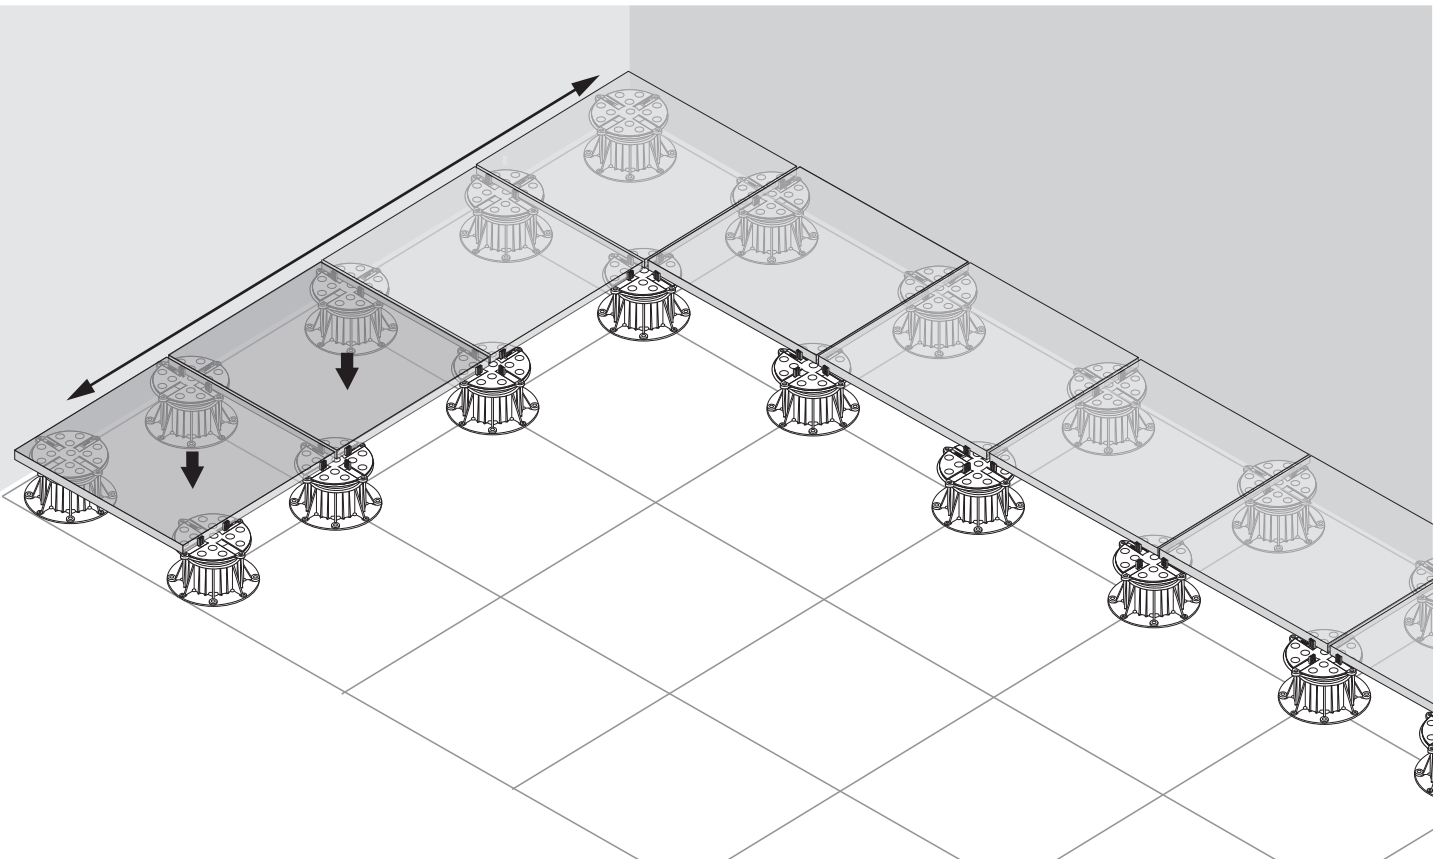

# The DPH Pedestal Installation Manual

**A**

**1**

**A** = 90°

**2**

10

11

12

13

14

**DPH-0 18mm**

**DPH-1 28mm**

**DPH-02 25-36mm**

**DPH-2 35-53mm**

**DPH-3 50-78mm**

**U-E20 2mm**

**Tabs**

**DPH-Series**

**DPH-0 + PH5 26mm**

**DPH-1 + PH5 37mm**

**DPH-2-PH5 44-57mm**

**DPH-3-PH5 55-79mm**

**DPH-4-PH5 77-108mm**

**DPH-5 100-170mm**