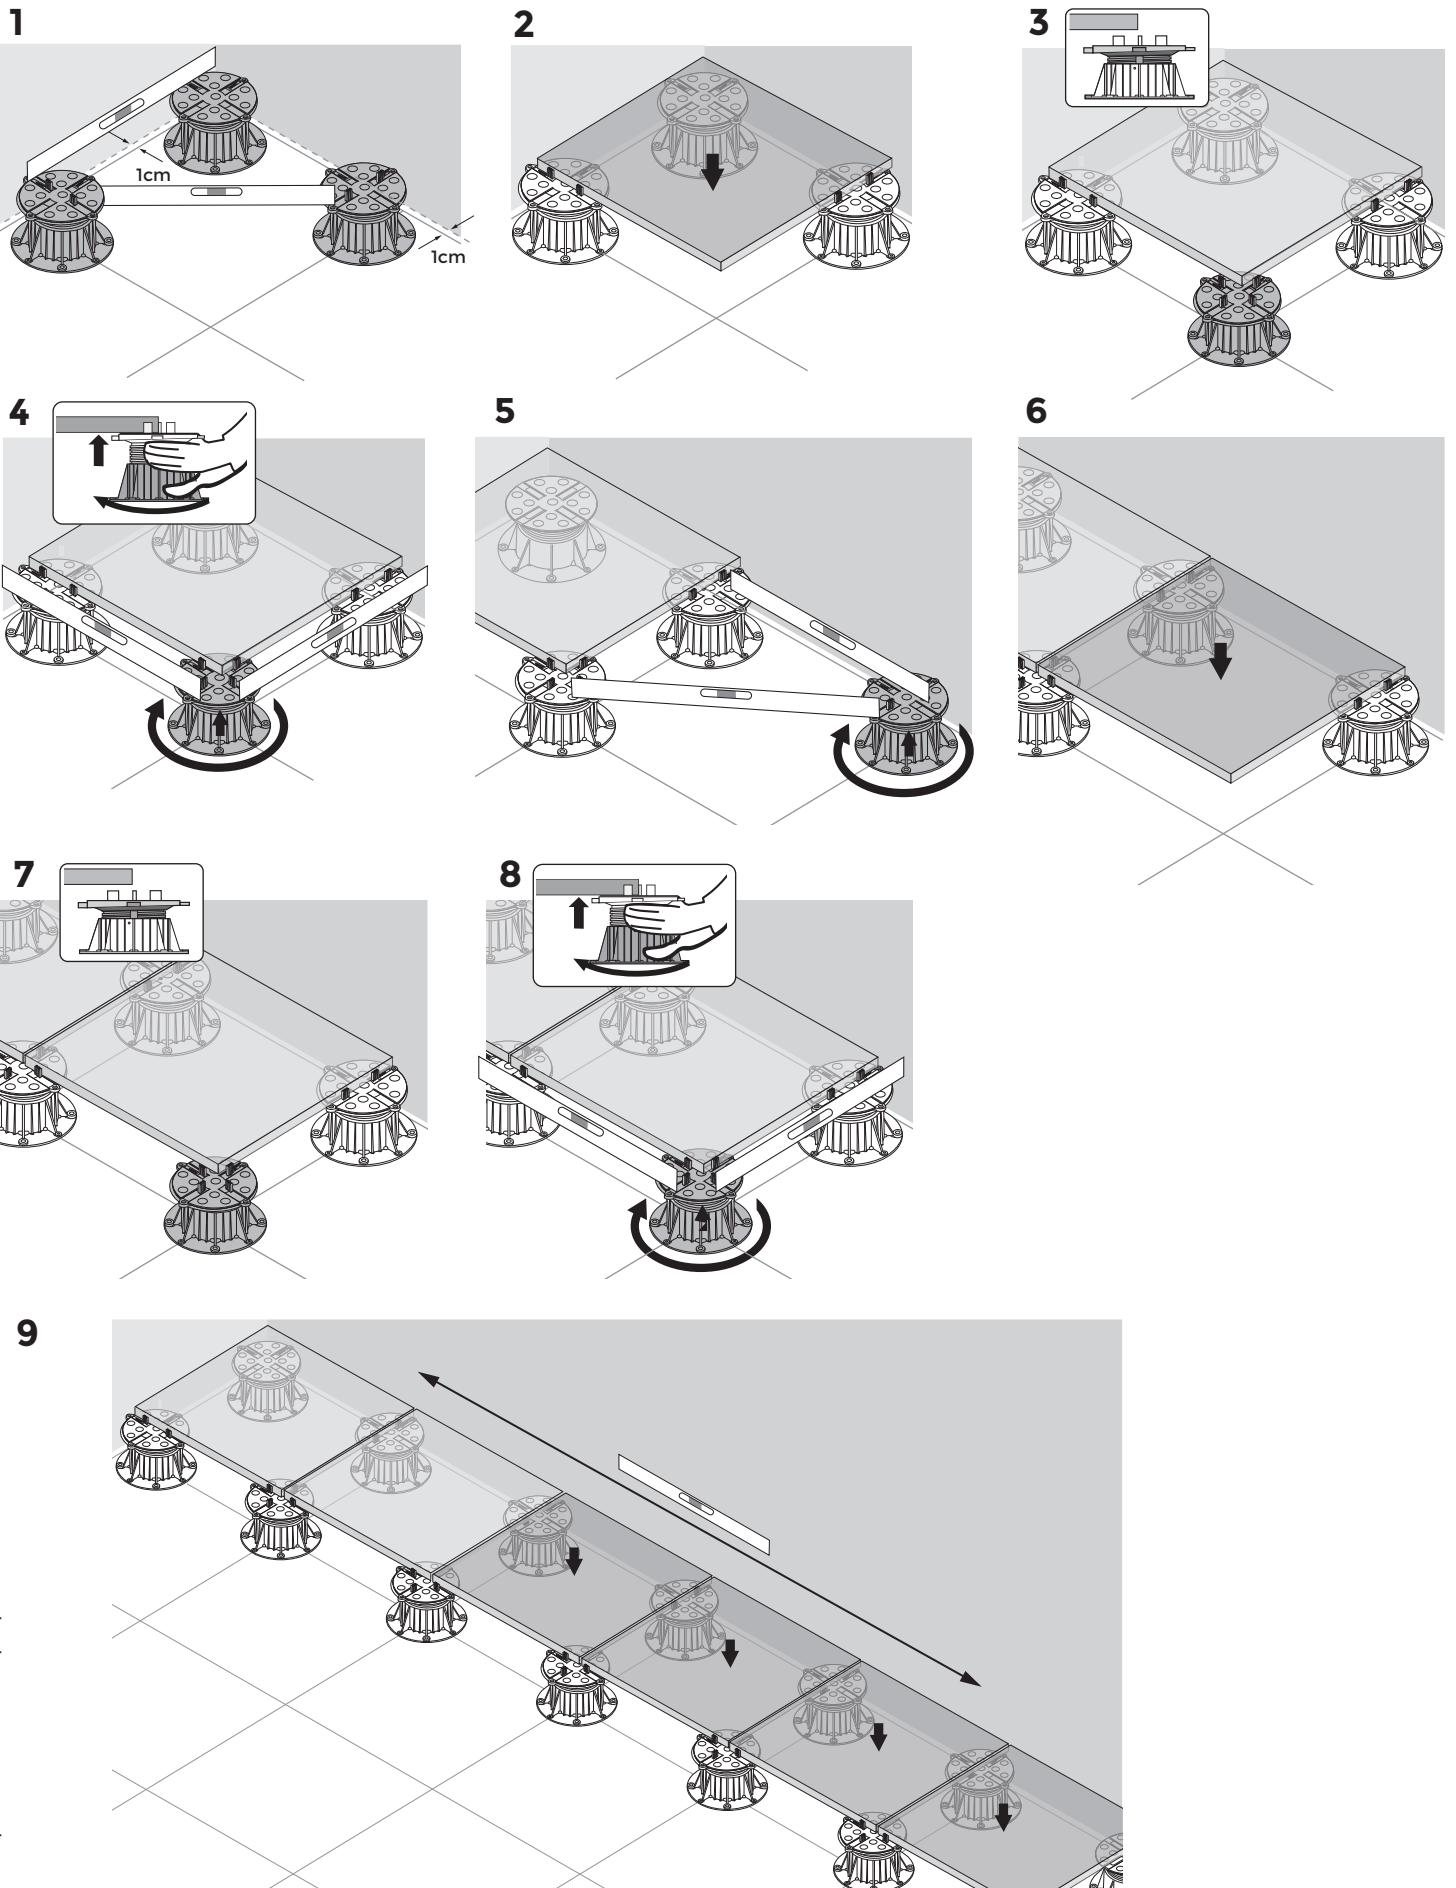

# The DPH Pedestal Installation Manual

**A**

**1**

**A** = 90°

**2**

10

11

12

13

14

**DPH-0 18mm**

**DPH-1 28mm**

**DPH-02 25-36mm**

**DPH-2 35-53mm**

**DPH-3 50-78mm**

**U-E20 2mm**

**Tabs**

**DPH-Series**

**DPH-0 + PH5 26mm**

**DPH-1 + PH5 37mm**

**DPH-2-PH5 44-57mm**

**DPH-3-PH5 55-79mm**

**DPH-4-PH5 77-108mm**

**DPH-5 100-170mm**