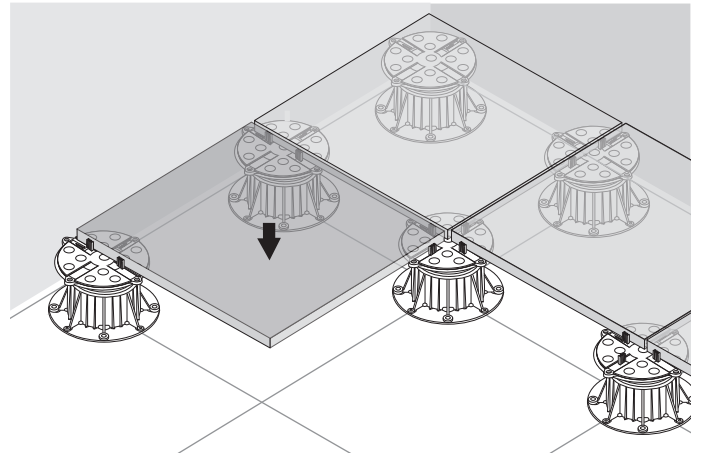

# The DPH Pedestal Installation Manual

**A**

**1**

**A** = 90°

**2**

10

11

12

13

14

**DPH-0 18mm**

**DPH-1 28mm**

**DPH-02 25-36mm**

**DPH-2 35-53mm**

**DPH-3 50-78mm**

**U-E20 2mm**

**Tabs**

**DPH-Series**

**DPH-0 + PH5 26mm**

**DPH-1 + PH5 37mm**

**DPH-2-PH5 44-57mm**

**DPH-3-PH5 55-79mm**

**DPH-4-PH5 77-108mm**

**DPH-5 100-170mm**