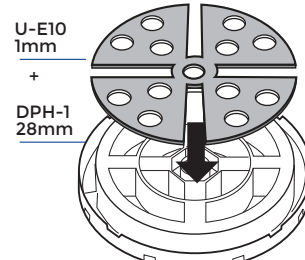

**TABS**

**IN**

**OUT**

**DPH-0 de 17 à 21mm**

**DPH-0**

**DPH-0 + U-E10**

**DPH-0 + U-E20**

**DPH-0 + U-E20 + U-E10**

**DPH-0 + U-E20 + U-E20**

**DPH-1 de 28 à 32mm**

**DPH-1**

**DPH-1 + U-E10**

**DPH-1 + U-E20**

**DPH-1 + U-E20 + U-E10**

**DPH-1 + U-E20 + U-E20**

1

100 mm

Base

OK

2

3

0 thread	0 thread	100 mm
1 thread	1 thread	120 mm
2 threads	2 threads	130 mm
3 threads	3 threads	140 mm
4 threads	4 threads	175 mm
5 threads	5 threads	175 mm

**IN**

1