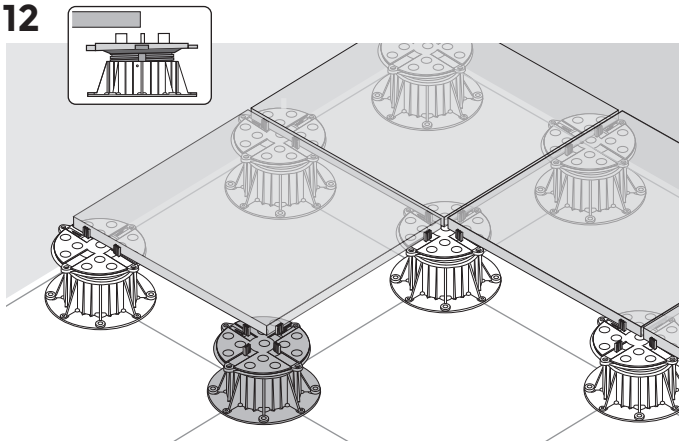

# The DPH Pedestal Installation Manual

**A**

**1**

**A** = 90°

**2**

10

11

12

13

14

**DPH-0 18mm**

**DPH-1 28mm**

**DPH-02 25-36mm**

**DPH-2 35-53mm**

**DPH-3 50-78mm**

**U-E20 2mm**

**Tabs**

**DPH-Series**

**DPH-0 + PH5 26mm**

**DPH-1 + PH5 37mm**

**DPH-2-PH5 44-57mm**

**DPH-3-PH5 55-79mm**

**DPH-4-PH5 77-108mm**

**DPH-5 100-170mm**