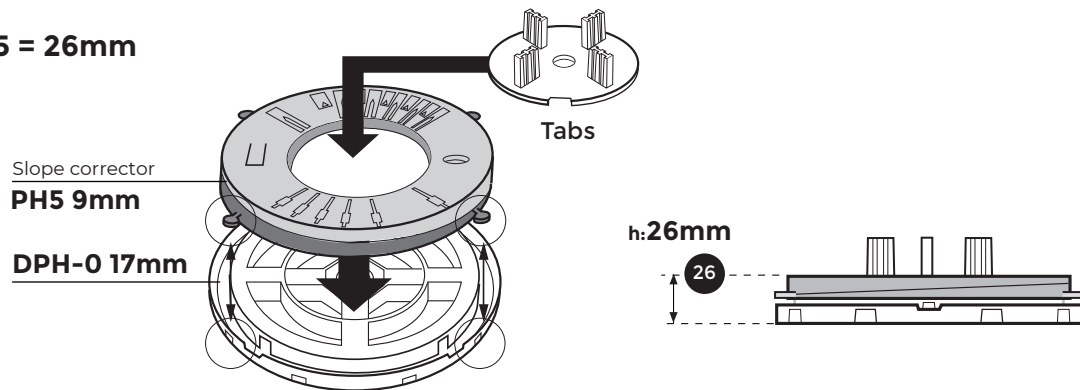

13

14

**DPH-0 18mm**

**DPH-1 28mm**

**DPH-02 25-36mm**

**DPH-2 35-53mm**

**DPH-3 50-78mm**

**U-E20 2mm**

**Tabs**

**DPH-Series**

**DPH-0 + PH5 26mm**

**DPH-1 + PH5 37mm**

**DPH-2-PH5 44-57mm**

**DPH-3-PH5 55-79mm**

**DPH-4-PH5 77-108mm**

**DPH-5 100-170mm**

DPH-0 17mm

DPH-0 + PH5 = 26mm

DPH-1 28mm

DPH-1 + PH5 = 37mm

**DPH-02 + PH5 34-45mm**

**DPH-2 + PH5 44-62mm**

44-62mm

**DPH-3 + PH5 59-87mm**

**TABS**

**IN**

**OUT**

**DPH-0 de 17 à 21mm**

**DPH-0**

**DPH-0 + U-E10**

**DPH-0 + U-E20**

**DPH-0 + U-E20 + U-E10**