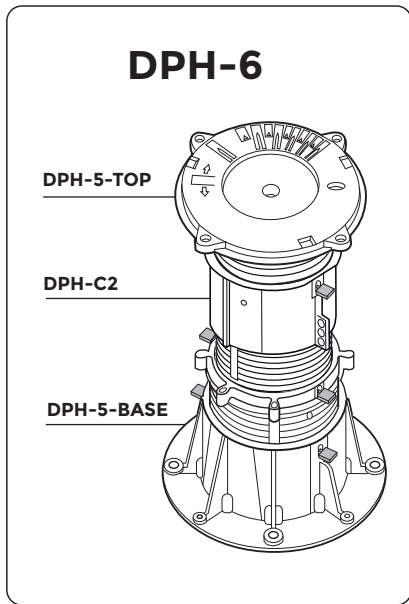

100 mm

Base

OK

2

3

0 thread	0 thread	100 mm
1 thread	1 thread	120 mm
2 threads	2 threads	130 mm
3 threads	3 threads	140 mm
4 threads	4 threads	175 mm
5 threads	5 threads	175 mm

**IN**

1

2

↻x5  
MIN.

3

↻x5  
MIN.

4

↻  
KEYS

**OUT**

DPH-5 **3%**