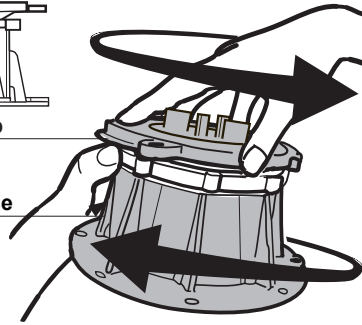

**TABS**

**IN**

**OUT**

**DPH-0 de 17 à 21mm**

**DPH-0**

**DPH-0 + U-E10**

**DPH-0 + U-E20**

**DPH-0 + U-E20 + U-E10**

**DPH-0 + U-E20 + U-E20**

**DPH-1 de 28 à 32mm**

**DPH-1**

**DPH-1 + U-E10**

**DPH-1 + U-E20**

**DPH-1 + U-E20 + U-E10**

**DPH-1 + U-E20 + U-E20**

1

100 mm

Base

OK

2

3

0 thread	0 thread	100 mm
1 thread	1 thread	120 mm
2 threads	2 threads	130 mm
3 threads	3 threads	140 mm
4 threads	4 threads	175 mm
5 threads	5 threads	175 mm

**IN**

1