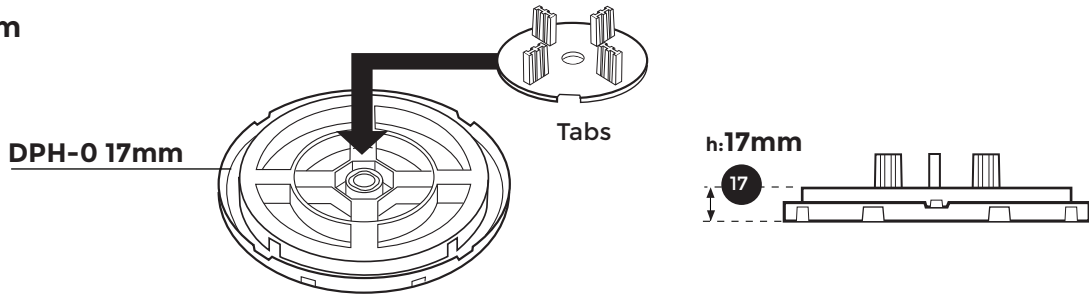

**Tabs**

**DPH-Series**

**DPH-0 + PH5 26mm**

**DPH-1 + PH5 37mm**

**DPH-2-PH5 44-57mm**

**DPH-3-PH5 55-79mm**

**DPH-4-PH5 77-108mm**

**DPH-5 100-170mm**

DPH-0 17mm

DPH-0 + PH5 = 26mm

DPH-1 28mm

DPH-1 + PH5 = 37mm

**DPH-02 + PH5 34-45mm**

**DPH-2 + PH5 44-62mm**

44-62mm

**DPH-3 + PH5 59-87mm**

**TABS**

**IN**

**OUT**

**DPH-0 de 17 à 21mm**

**DPH-0**

**DPH-0 + U-E10**

**DPH-0 + U-E20**

**DPH-0 + U-E20 + U-E10**