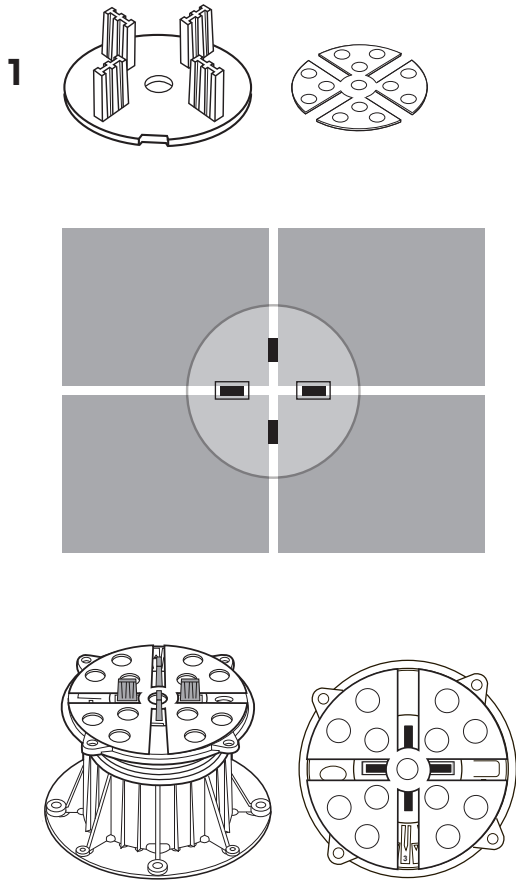

DPH-0 17mm

DPH-0 + PH5 = 26mm

DPH-1 28mm

DPH-1 + PH5 = 37mm

**DPH-02 + PH5 34-45mm**

**DPH-2 + PH5 44-62mm**

44-62mm

**DPH-3 + PH5 59-87mm**

**TABS**

**IN**

**OUT**

**DPH-0 de 17 à 21mm**

**DPH-0**

**DPH-0 + U-E10**

**DPH-0 + U-E20**

**DPH-0 + U-E20 + U-E10**

**DPH-0 + U-E20 + U-E20**

**DPH-1 de 28 à 32mm**

**DPH-1**

**DPH-1 + U-E10**

**DPH-1 + U-E20**

**DPH-1 + U-E20 + U-E10**

**DPH-1 + U-E20 + U-E20**

1

100 mm

Base

OK

2

3

0 thread	0 thread	100 mm
1 thread	1 thread	120 mm
2 threads	2 threads	130 mm
3 threads	3 threads	140 mm
4 threads	4 threads	175 mm
5 threads	5 threads	175 mm

**IN**

1