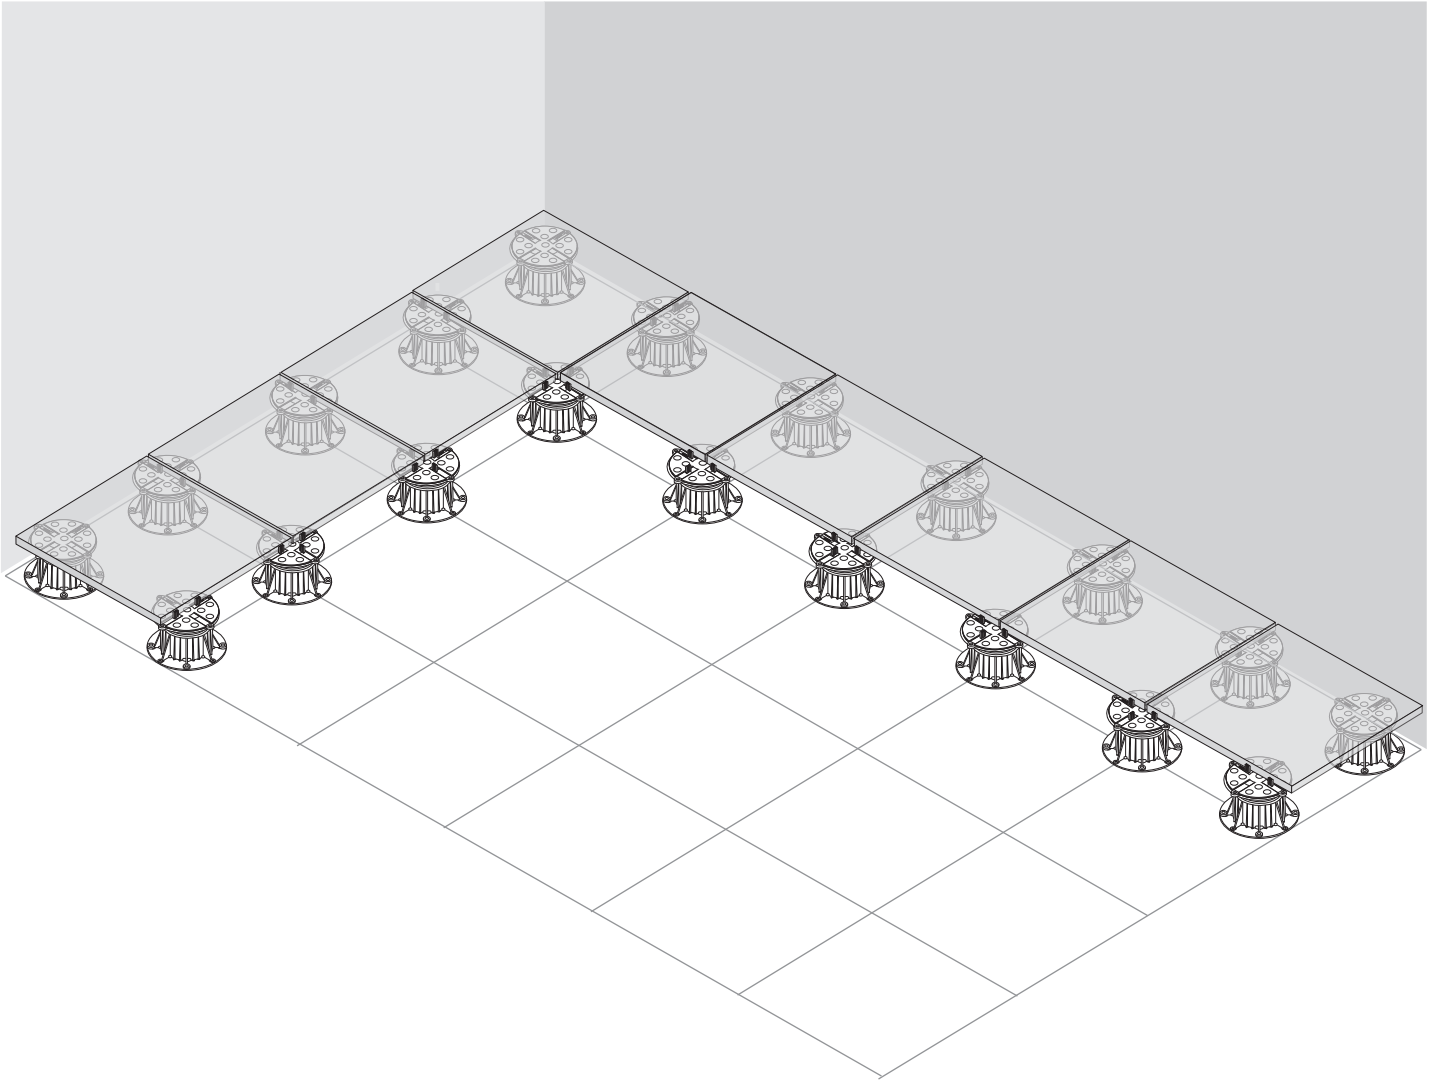

# The DPH Pedestal Installation Manual

**A**

**1**

**A** = 90°

**2**

10

11

12

13

14

**DPH-0 18mm**

**DPH-1 28mm**

**DPH-02 25-36mm**

**DPH-2 35-53mm**

**DPH-3 50-78mm**

**U-E20 2mm**

**Tabs**

**DPH-Series**

**DPH-0 + PH5 26mm**

**DPH-1 + PH5 37mm**

**DPH-2-PH5 44-57mm**

**DPH-3-PH5 55-79mm**

**DPH-4-PH5 77-108mm**

**DPH-5 100-170mm**