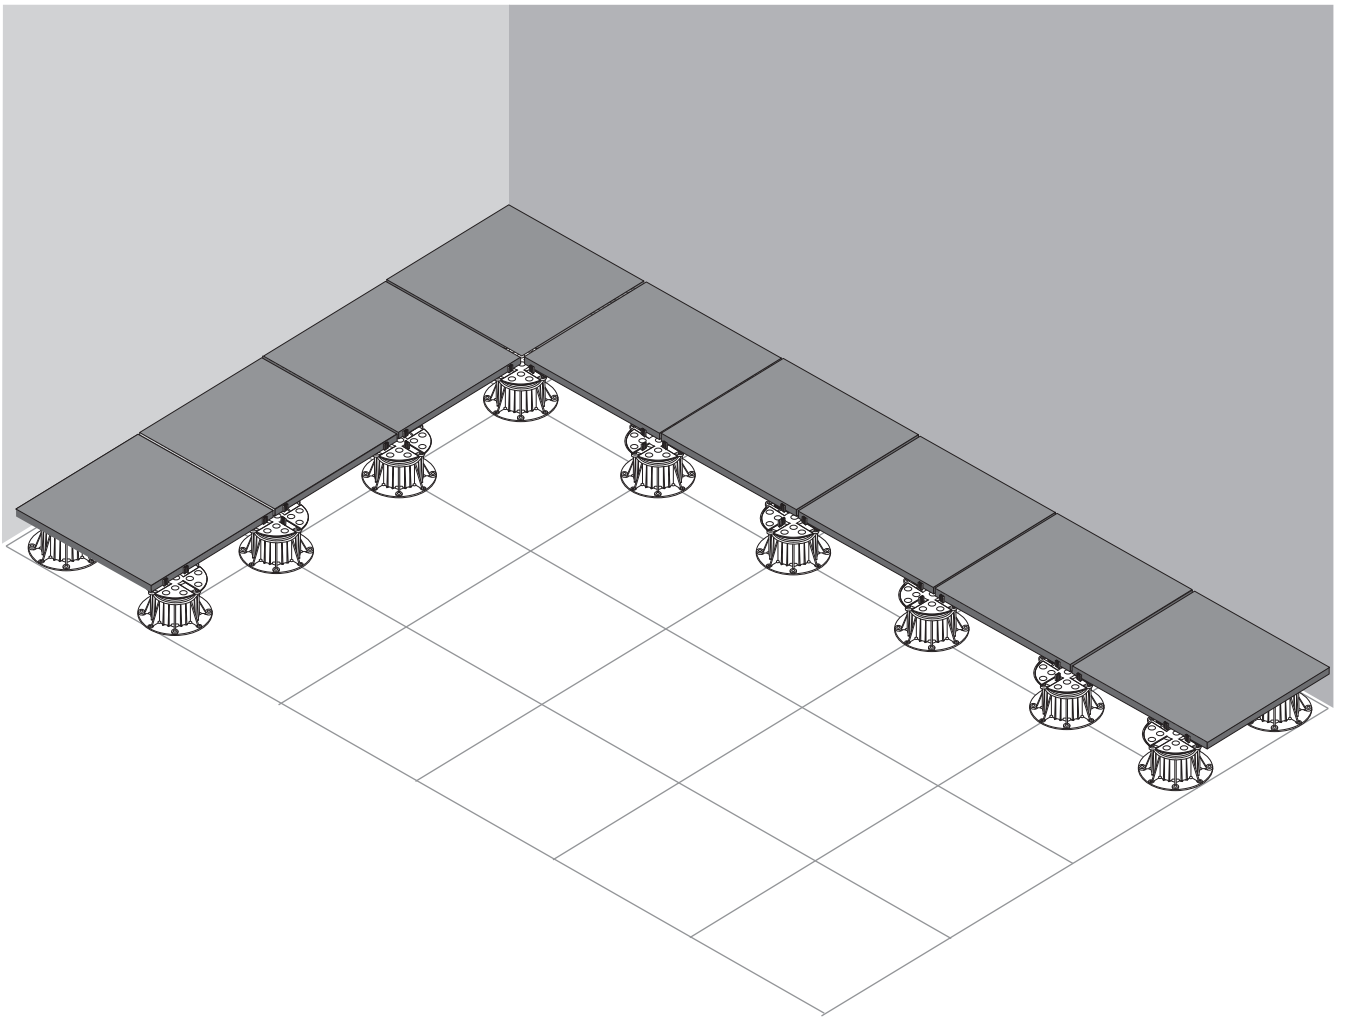

# The DPH Pedestal Installation Manual

**A**

**1**

**A** = 90°

**2**

10

11

12

**Tabs**

**DPH-Series**

**DPH-0 + PH5 26mm**

**DPH-1 + PH5 37mm**

**DPH-2-PH5 44-57mm**

**DPH-3-PH5 55-79mm**

**DPH-4-PH5 77-108mm**

**DPH-5 100-170mm**