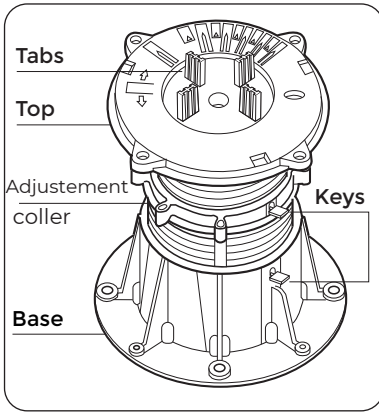

**TABS**

**IN**

**OUT**

**DPH-0 de 17 à 21mm**

**DPH-0**

**DPH-0 + U-E10**

**DPH-0 + U-E20**

**DPH-0 + U-E20 + U-E10**

**DPH-0 + U-E20 + U-E20**

**DPH-1 de 28 à 32mm**

**DPH-1**

**DPH-1 + U-E10**

**DPH-1 + U-E20**

**DPH-1 + U-E20 + U-E10**

**DPH-1 + U-E20 + U-E20**

1

100 mm

Base

OK

2

3

0 thread	0 thread	100 mm
1 thread	1 thread	120 mm
2 threads	2 threads	130 mm
3 threads	3 threads	140 mm
4 threads	4 threads	175 mm
5 threads	5 threads	175 mm

**IN**

1