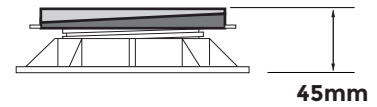

**Tabs**

**DPH-Series**

**DPH-0 + PH5 26mm**

**DPH-1 + PH5 37mm**

**DPH-2-PH5 44-57mm**

**DPH-3-PH5 55-79mm**

**DPH-4-PH5 77-108mm**

**DPH-5 100-170mm**

DPH-0 17mm

DPH-0 + PH5 = 26mm

DPH-1 28mm

DPH-1 + PH5 = 37mm

**DPH-02 + PH5 34-45mm**

**DPH-2 + PH5 44-62mm**

44-62mm

**DPH-3 + PH5 59-87mm**

**TABS**

**IN**

**OUT**

**DPH-0 de 17 à 21mm**

**DPH-0**

**DPH-0 + U-E10**

**DPH-0 + U-E20**

**DPH-0 + U-E20 + U-E10**