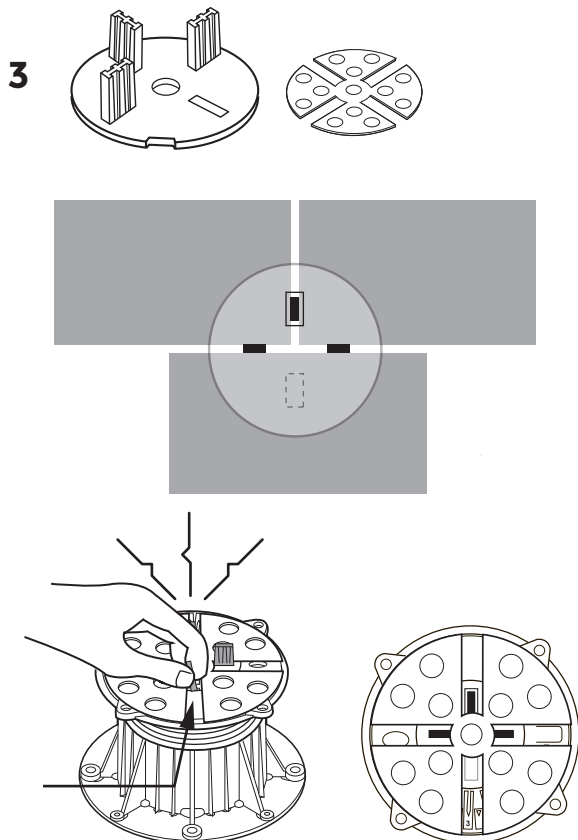

DPH-0 17mm

DPH-0 + PH5 = 26mm

DPH-1 28mm

DPH-1 + PH5 = 37mm

**DPH-02 + PH5 34-45mm**

**DPH-2 + PH5 44-62mm**

44-62mm

**DPH-3 + PH5 59-87mm**

**TABS**

**IN**

**OUT**

**DPH-0 de 17 à 21mm**

**DPH-0**

**DPH-0 + U-E10**

**DPH-0 + U-E20**

**DPH-0 + U-E20 + U-E10**

**DPH-0 + U-E20 + U-E20**

**DPH-1 de 28 à 32mm**

**DPH-1**

**DPH-1 + U-E10**

**DPH-1 + U-E20**

**DPH-1 + U-E20 + U-E10**

**DPH-1 + U-E20 + U-E20**

1

100 mm

Base

OK

2

3

0 thread	0 thread	100 mm
1 thread	1 thread	120 mm
2 threads	2 threads	130 mm
3 threads	3 threads	140 mm
4 threads	4 threads	175 mm
5 threads	5 threads	175 mm

**IN**

1