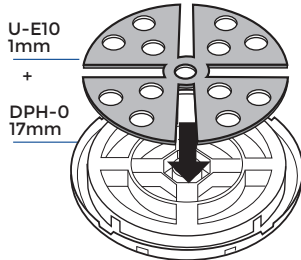

DPH-0 17mm

DPH-0 + PH5 = 26mm

DPH-1 28mm

DPH-1 + PH5 = 37mm

**DPH-02 + PH5 34-45mm**

**DPH-2 + PH5 44-62mm**

44-62mm

**DPH-3 + PH5 59-87mm**

**TABS**

**IN**

**OUT**

**DPH-0 de 17 à 21mm**

**DPH-0**

**DPH-0 + U-E10**

**DPH-0 + U-E20**

**DPH-0 + U-E20 + U-E10**

**DPH-0 + U-E20 + U-E20**

**DPH-1 de 28 à 32mm**

**DPH-1**

**DPH-1 + U-E10**

**DPH-1 + U-E20**

**DPH-1 + U-E20 + U-E10**

**DPH-1 + U-E20 + U-E20**

1

100 mm

Base

OK

2

3

0 thread	0 thread	100 mm
1 thread	1 thread	120 mm
2 threads	2 threads	130 mm
3 threads	3 threads	140 mm
4 threads	4 threads	175 mm
5 threads	5 threads	175 mm

**IN**

1