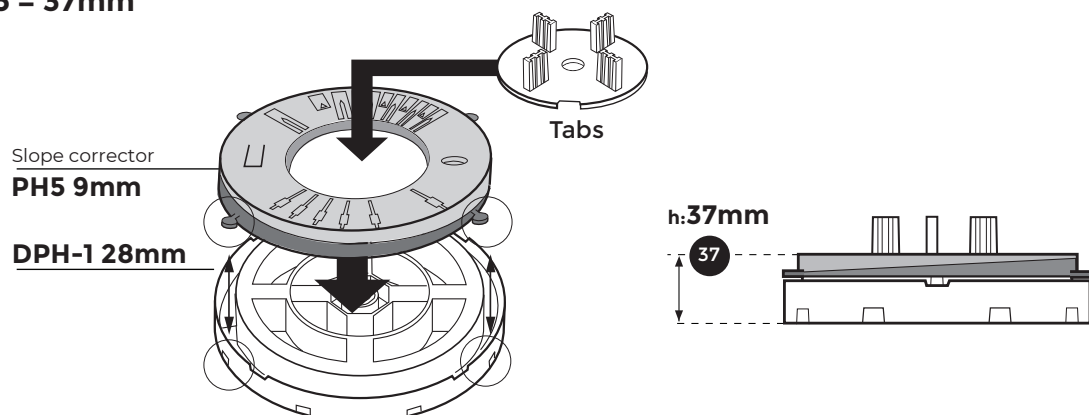

**Tabs**

**DPH-Series**

**DPH-0 + PH5 26mm**

**DPH-1 + PH5 37mm**

**DPH-2-PH5 44-57mm**

**DPH-3-PH5 55-79mm**

**DPH-4-PH5 77-108mm**

**DPH-5 100-170mm**

DPH-0 17mm

DPH-0 + PH5 = 26mm

DPH-1 28mm

DPH-1 + PH5 = 37mm

**DPH-02 + PH5 34-45mm**

**DPH-2 + PH5 44-62mm**

44-62mm

**DPH-3 + PH5 59-87mm**

**TABS**

**IN**

**OUT**

**DPH-0 de 17 à 21mm**

**DPH-0**

**DPH-0 + U-E10**

**DPH-0 + U-E20**

**DPH-0 + U-E20 + U-E10**

**DPH-0 + U-E20 + U-E20**

**DPH-1 de 28 à 32mm**

**DPH-1**

**DPH-1 + U-E10**

**DPH-1 + U-E20**

**DPH-1 + U-E20 + U-E10**

**DPH-1 + U-E20 + U-E20**

1