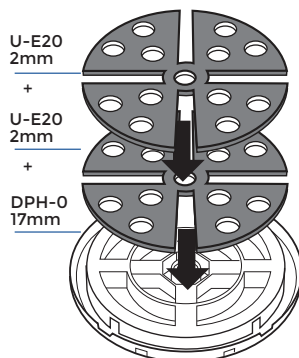

DPH-0 17mm

DPH-0 + PH5 = 26mm

DPH-1 28mm

DPH-1 + PH5 = 37mm

**DPH-02 + PH5 34-45mm**

**DPH-2 + PH5 44-62mm**

44-62mm

**DPH-3 + PH5 59-87mm**

**TABS**

**IN**

**OUT**

**DPH-0 de 17 à 21mm**

**DPH-0**

**DPH-0 + U-E10**

**DPH-0 + U-E20**

**DPH-0 + U-E20 + U-E10**

**DPH-0 + U-E20 + U-E20**

**DPH-1 de 28 à 32mm**

**DPH-1**

**DPH-1 + U-E10**

**DPH-1 + U-E20**

**DPH-1 + U-E20 + U-E10**

**DPH-1 + U-E20 + U-E20**

1

100 mm

Base

OK

2

3

0 thread	0 thread	100 mm
1 thread	1 thread	120 mm
2 threads	2 threads	130 mm
3 threads	3 threads	140 mm
4 threads	4 threads	175 mm
5 threads	5 threads	175 mm

**IN**

1