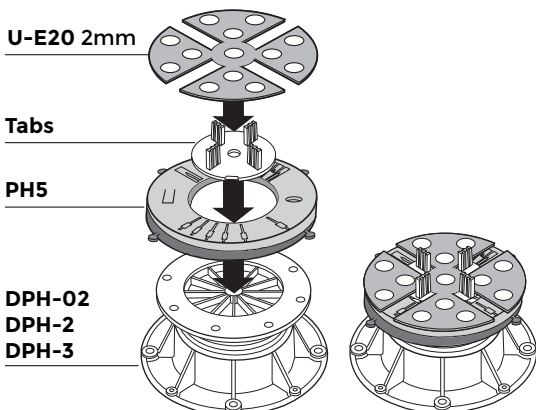

**Tabs**

**DPH-Series**

**DPH-0 + PH5 26mm**

**DPH-1 + PH5 37mm**

**DPH-2-PH5 44-57mm**

**DPH-3-PH5 55-79mm**

**DPH-4-PH5 77-108mm**

**DPH-5 100-170mm**

DPH-0 17mm

DPH-0 + PH5 = 26mm

DPH-1 28mm

DPH-1 + PH5 = 37mm

**DPH-02 + PH5 34-45mm**

**DPH-2 + PH5 44-62mm**

44-62mm

**DPH-3 + PH5 59-87mm**

**TABS**

**IN**

**OUT**

**DPH-0 de 17 à 21mm**

**DPH-0**

**DPH-0 + U-E10**

**DPH-0 + U-E20**

**DPH-0 + U-E20 + U-E10**

**DPH-0 + U-E20 + U-E20**

**DPH-1 de 28 à 32mm**

**DPH-1**

**DPH-1 + U-E10**

**DPH-1 + U-E20**

**DPH-1 + U-E20 + U-E10**

**DPH-1 + U-E20 + U-E20**

1