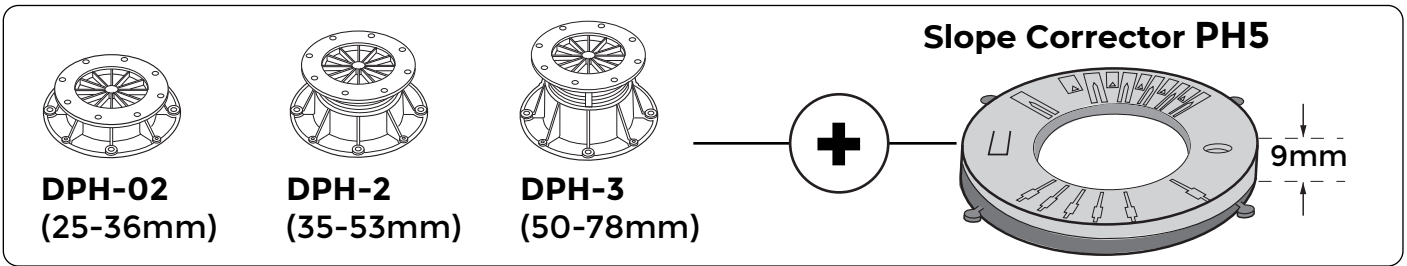

**Tabs**

**DPH-Series**

**DPH-0 + PH5 26mm**

**DPH-1 + PH5 37mm**

**DPH-2-PH5 44-57mm**

**DPH-3-PH5 55-79mm**

**DPH-4-PH5 77-108mm**

**DPH-5 100-170mm**

DPH-0 17mm

DPH-0 + PH5 = 26mm

DPH-1 28mm

DPH-1 + PH5 = 37mm

**DPH-02 + PH5 34-45mm**

**DPH-2 + PH5 44-62mm**

44-62mm

**DPH-3 + PH5 59-87mm**

**TABS**

**IN**

**OUT**

**DPH-0 de 17 à 21mm**

**DPH-0**

**DPH-0 + U-E10**

**DPH-0 + U-E20**

**DPH-0 + U-E20 + U-E10**

**DPH-0 + U-E20 + U-E20**

**DPH-1 de 28 à 32mm**

**DPH-1**

**DPH-1 + U-E10**

**DPH-1 + U-E20**

**DPH-1 + U-E20 + U-E10**

**DPH-1 + U-E20 + U-E20**

1