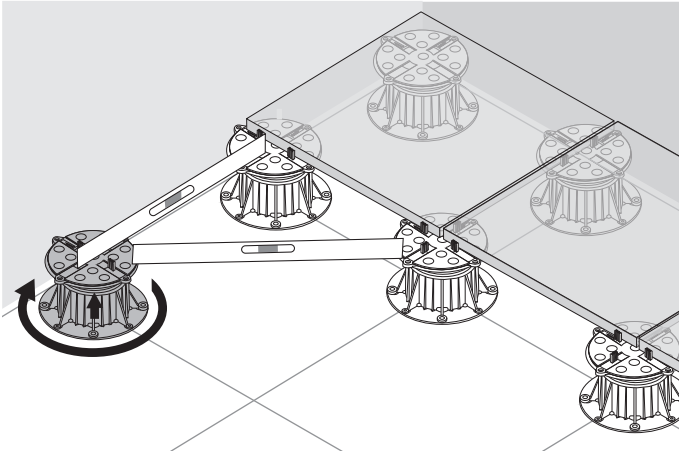

# The DPH Pedestal Installation Manual

**A**

**1**

**A** = 90°

**2**

10

11

12

13

14

**DPH-0 18mm**

**DPH-1 28mm**

**DPH-02 25-36mm**

**DPH-2 35-53mm**

**DPH-3 50-78mm**

**U-E20 2mm**

**Tabs**

**DPH-Series**

**DPH-0 + PH5 26mm**

**DPH-1 + PH5 37mm**

**DPH-2-PH5 44-57mm**

**DPH-3-PH5 55-79mm**

**DPH-4-PH5 77-108mm**

**DPH-5 100-170mm**