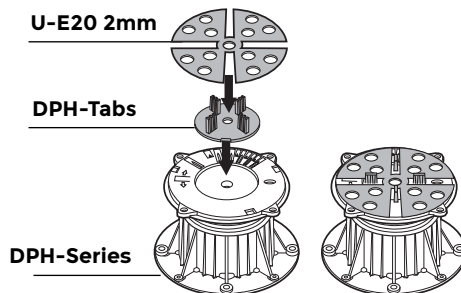

# The DPH Pedestal Installation Manual

**A**

**1**

**A** = 90°

**2**

10

11

12

13

14

**DPH-0 18mm**

**DPH-1 28mm**

**DPH-02 25-36mm**

**DPH-2 35-53mm**

**DPH-3 50-78mm**

**U-E20 2mm**

**Tabs**

**DPH-Series**

**DPH-0 + PH5 26mm**

**DPH-1 + PH5 37mm**

**DPH-2-PH5 44-57mm**

**DPH-3-PH5 55-79mm**

**DPH-4-PH5 77-108mm**

**DPH-5 100-170mm**

**TABS**

**IN**

**OUT**

**DPH-0 de 17 à 21mm**

**DPH-0**

**DPH-0 + U-E10**

**DPH-0 + U-E20**

**DPH-0 + U-E20 + U-E10**