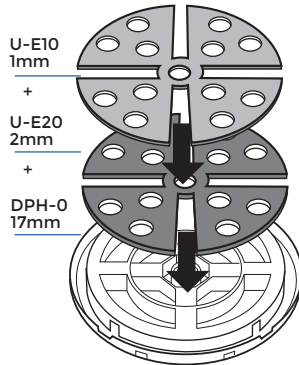

DPH-0 17mm

DPH-0 + PH5 = 26mm

DPH-1 28mm

DPH-1 + PH5 = 37mm

**DPH-02 + PH5 34-45mm**

**DPH-2 + PH5 44-62mm**

44-62mm

**DPH-3 + PH5 59-87mm**

**TABS**

**IN**

**OUT**

**DPH-0 de 17 à 21mm**

**DPH-0**

**DPH-0 + U-E10**

**DPH-0 + U-E20**

**DPH-0 + U-E20 + U-E10**

**DPH-0 + U-E20 + U-E20**

**DPH-1 de 28 à 32mm**

**DPH-1**

**DPH-1 + U-E10**

**DPH-1 + U-E20**

**DPH-1 + U-E20 + U-E10**

**DPH-1 + U-E20 + U-E20**

1

100 mm

Base

OK

2

3

0 thread	0 thread	100 mm
1 thread	1 thread	120 mm
2 threads	2 threads	130 mm
3 threads	3 threads	140 mm
4 threads	4 threads	175 mm
5 threads	5 threads	175 mm

**IN**

1