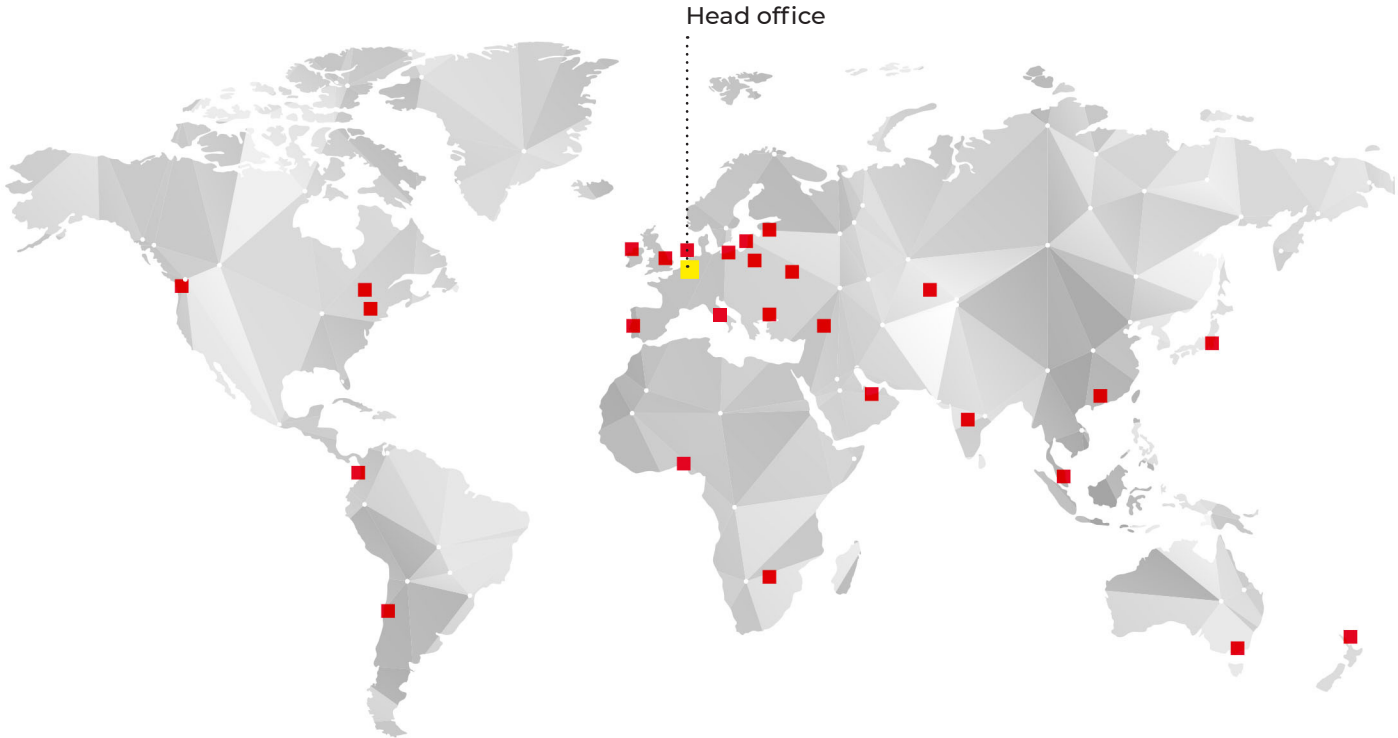

# Our partners around the world

## References

- Marina Bay Sands Integrated Resorts, Singapore
- One World Trade Center, New York
- Disneyland, Paris - France
- Burj Khalifa, Dubai
- Excel, London, U.K.
- Wynn Resort & Casino Hotel, Las Vegas, USA
- CapitaGreen, Singapore
- Sydney Cove Passenger Terminal, Australia
- The docks of the Seine, Paris, France
- Grand Hyatt Hotel, Tokyo, Japan