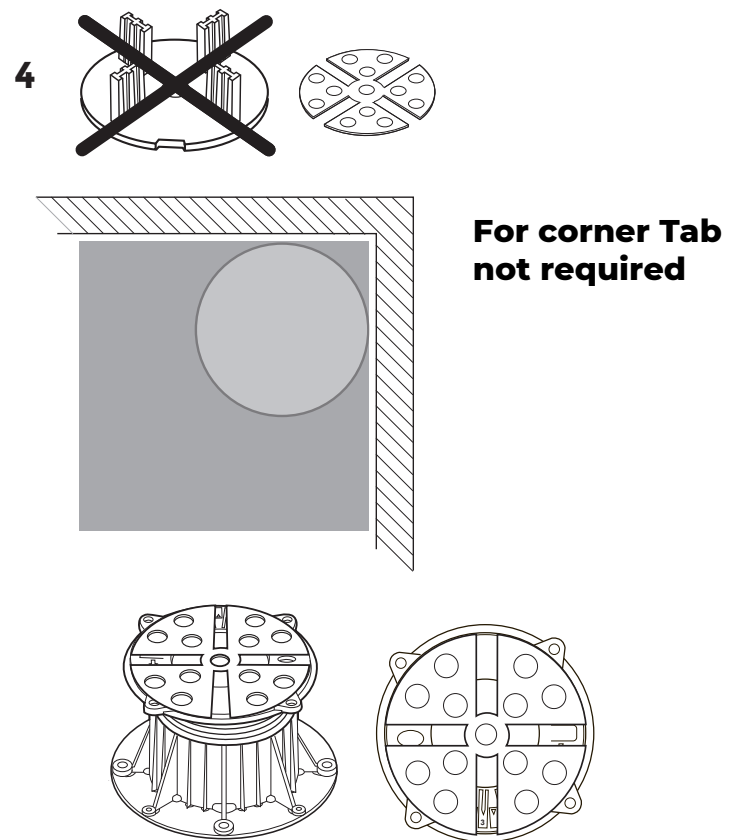

**TABS**

**IN**

**OUT**

**DPH-0 de 17 à 21mm**

**DPH-0**

**DPH-0 + U-E10**

**DPH-0 + U-E20**

**DPH-0 + U-E20 + U-E10**

**DPH-0 + U-E20 + U-E20**

**DPH-1 de 28 à 32mm**

**DPH-1**

**DPH-1 + U-E10**

**DPH-1 + U-E20**

**DPH-1 + U-E20 + U-E10**

**DPH-1 + U-E20 + U-E20**

1

100 mm

Base

OK

2

3

0 thread	0 thread	100 mm
1 thread	1 thread	120 mm
2 threads	2 threads	130 mm
3 threads	3 threads	140 mm
4 threads	4 threads	175 mm
5 threads	5 threads	175 mm

**IN**

1