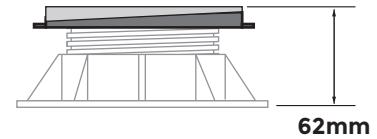

**Tabs**

**DPH-Series**

**DPH-0 + PH5 26mm**

**DPH-1 + PH5 37mm**

**DPH-2-PH5 44-57mm**

**DPH-3-PH5 55-79mm**

**DPH-4-PH5 77-108mm**

**DPH-5 100-170mm**

DPH-0 17mm

DPH-0 + PH5 = 26mm

DPH-1 28mm

DPH-1 + PH5 = 37mm

**DPH-02 + PH5 34-45mm**

**DPH-2 + PH5 44-62mm**

44-62mm

**DPH-3 + PH5 59-87mm**

**TABS**

**IN**

**OUT**

**DPH-0 de 17 à 21mm**

**DPH-0**

**DPH-0 + U-E10**

**DPH-0 + U-E20**

**DPH-0 + U-E20 + U-E10**