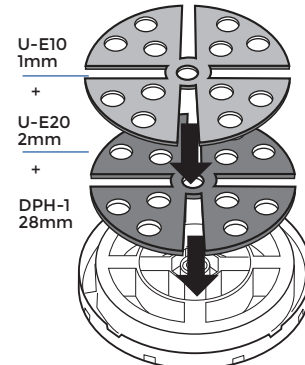

**TABS**

**IN**

**OUT**

**DPH-0 de 17 à 21mm**

**DPH-0**

**DPH-0 + U-E10**

**DPH-0 + U-E20**

**DPH-0 + U-E20 + U-E10**

**DPH-0 + U-E20 + U-E20**

**DPH-1 de 28 à 32mm**

**DPH-1**

**DPH-1 + U-E10**

**DPH-1 + U-E20**

**DPH-1 + U-E20 + U-E10**

**DPH-1 + U-E20 + U-E20**

1

100 mm

Base

OK

2

3

0 thread	0 thread	100 mm
1 thread	1 thread	120 mm
2 threads	2 threads	130 mm
3 threads	3 threads	140 mm
4 threads	4 threads	175 mm
5 threads	5 threads	175 mm

**IN**

1