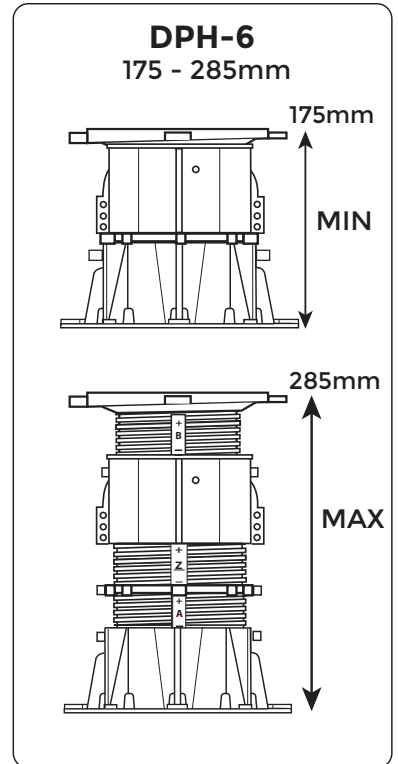

IN

1

2

↻x5
MIN.

3

↻x5
MIN.

4

↻
KEYS