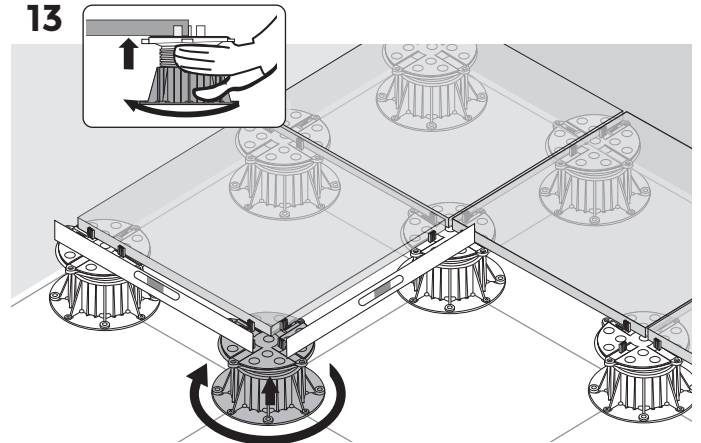

# The DPH Pedestal Installation Manual

**A**

**1**

**A** = 90°

**2**

10

11

12

13

14

**DPH-0 18mm**

**DPH-1 28mm**

**DPH-02 25-36mm**

**DPH-2 35-53mm**

**DPH-3 50-78mm**

**U-E20 2mm**