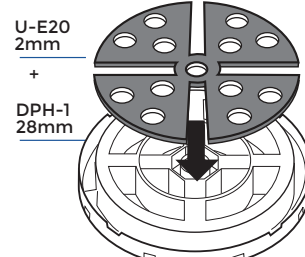

**TABS**

**IN**

**OUT**

**DPH-0 de 17 à 21mm**

**DPH-0**

**DPH-0 + U-E10**

**DPH-0 + U-E20**

**DPH-0 + U-E20 + U-E10**

**DPH-0 + U-E20 + U-E20**

**DPH-1 de 28 à 32mm**

**DPH-1**

**DPH-1 + U-E10**

**DPH-1 + U-E20**

**DPH-1 + U-E20 + U-E10**

**DPH-1 + U-E20 + U-E20**

1

100 mm

Base

OK

2

3

0 thread	0 thread	100 mm
1 thread	1 thread	120 mm
2 threads	2 threads	130 mm
3 threads	3 threads	140 mm
4 threads	4 threads	175 mm
5 threads	5 threads	175 mm

**IN**

1