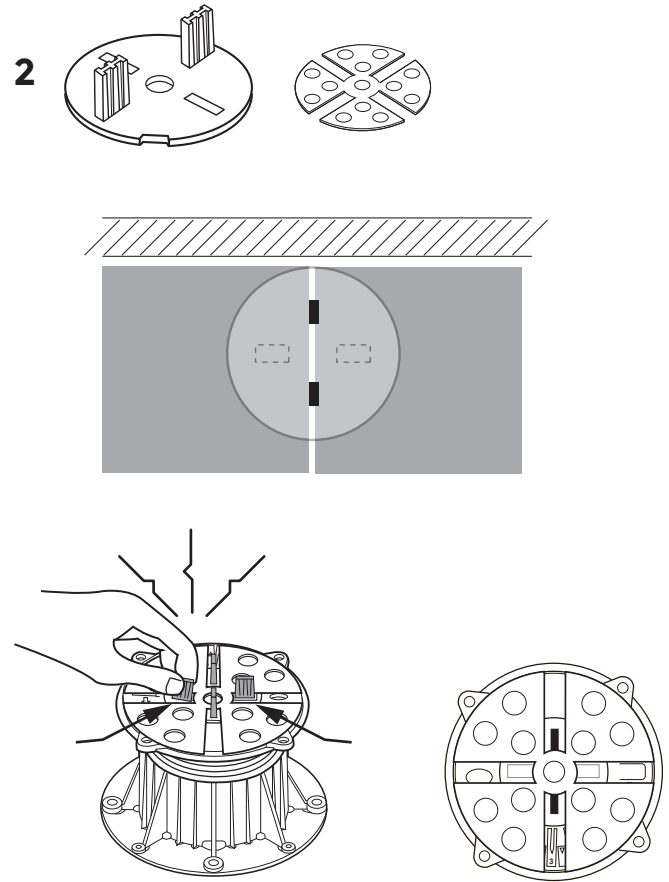

**TABS**

**IN**

**OUT**

**DPH-0 de 17 à 21mm**

**DPH-0**

**DPH-0 + U-E10**

**DPH-0 + U-E20**

**DPH-0 + U-E20 + U-E10**

**DPH-0 + U-E20 + U-E20**

**DPH-1 de 28 à 32mm**

**DPH-1**

**DPH-1 + U-E10**

**DPH-1 + U-E20**

**DPH-1 + U-E20 + U-E10**

**DPH-1 + U-E20 + U-E20**

1

100 mm

Base

OK

2

3

0 thread	0 thread	100 mm
1 thread	1 thread	120 mm
2 threads	2 threads	130 mm
3 threads	3 threads	140 mm
4 threads	4 threads	175 mm
5 threads	5 threads	175 mm

**IN**

1