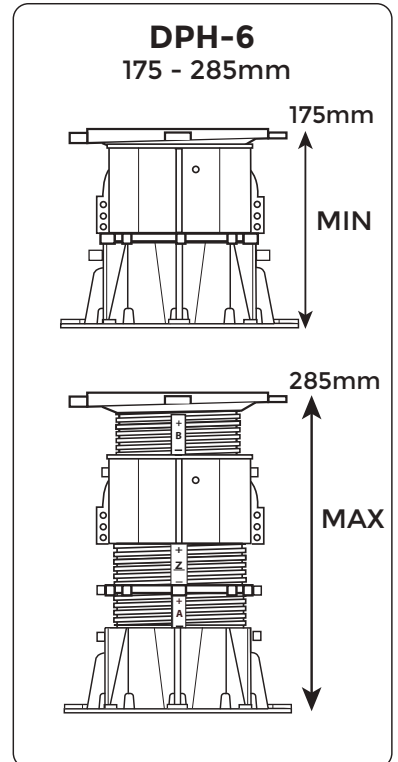

IN

1

2

**↻x5
MIN.**

3

**↻x5
MIN.**

4

↻
KEYS