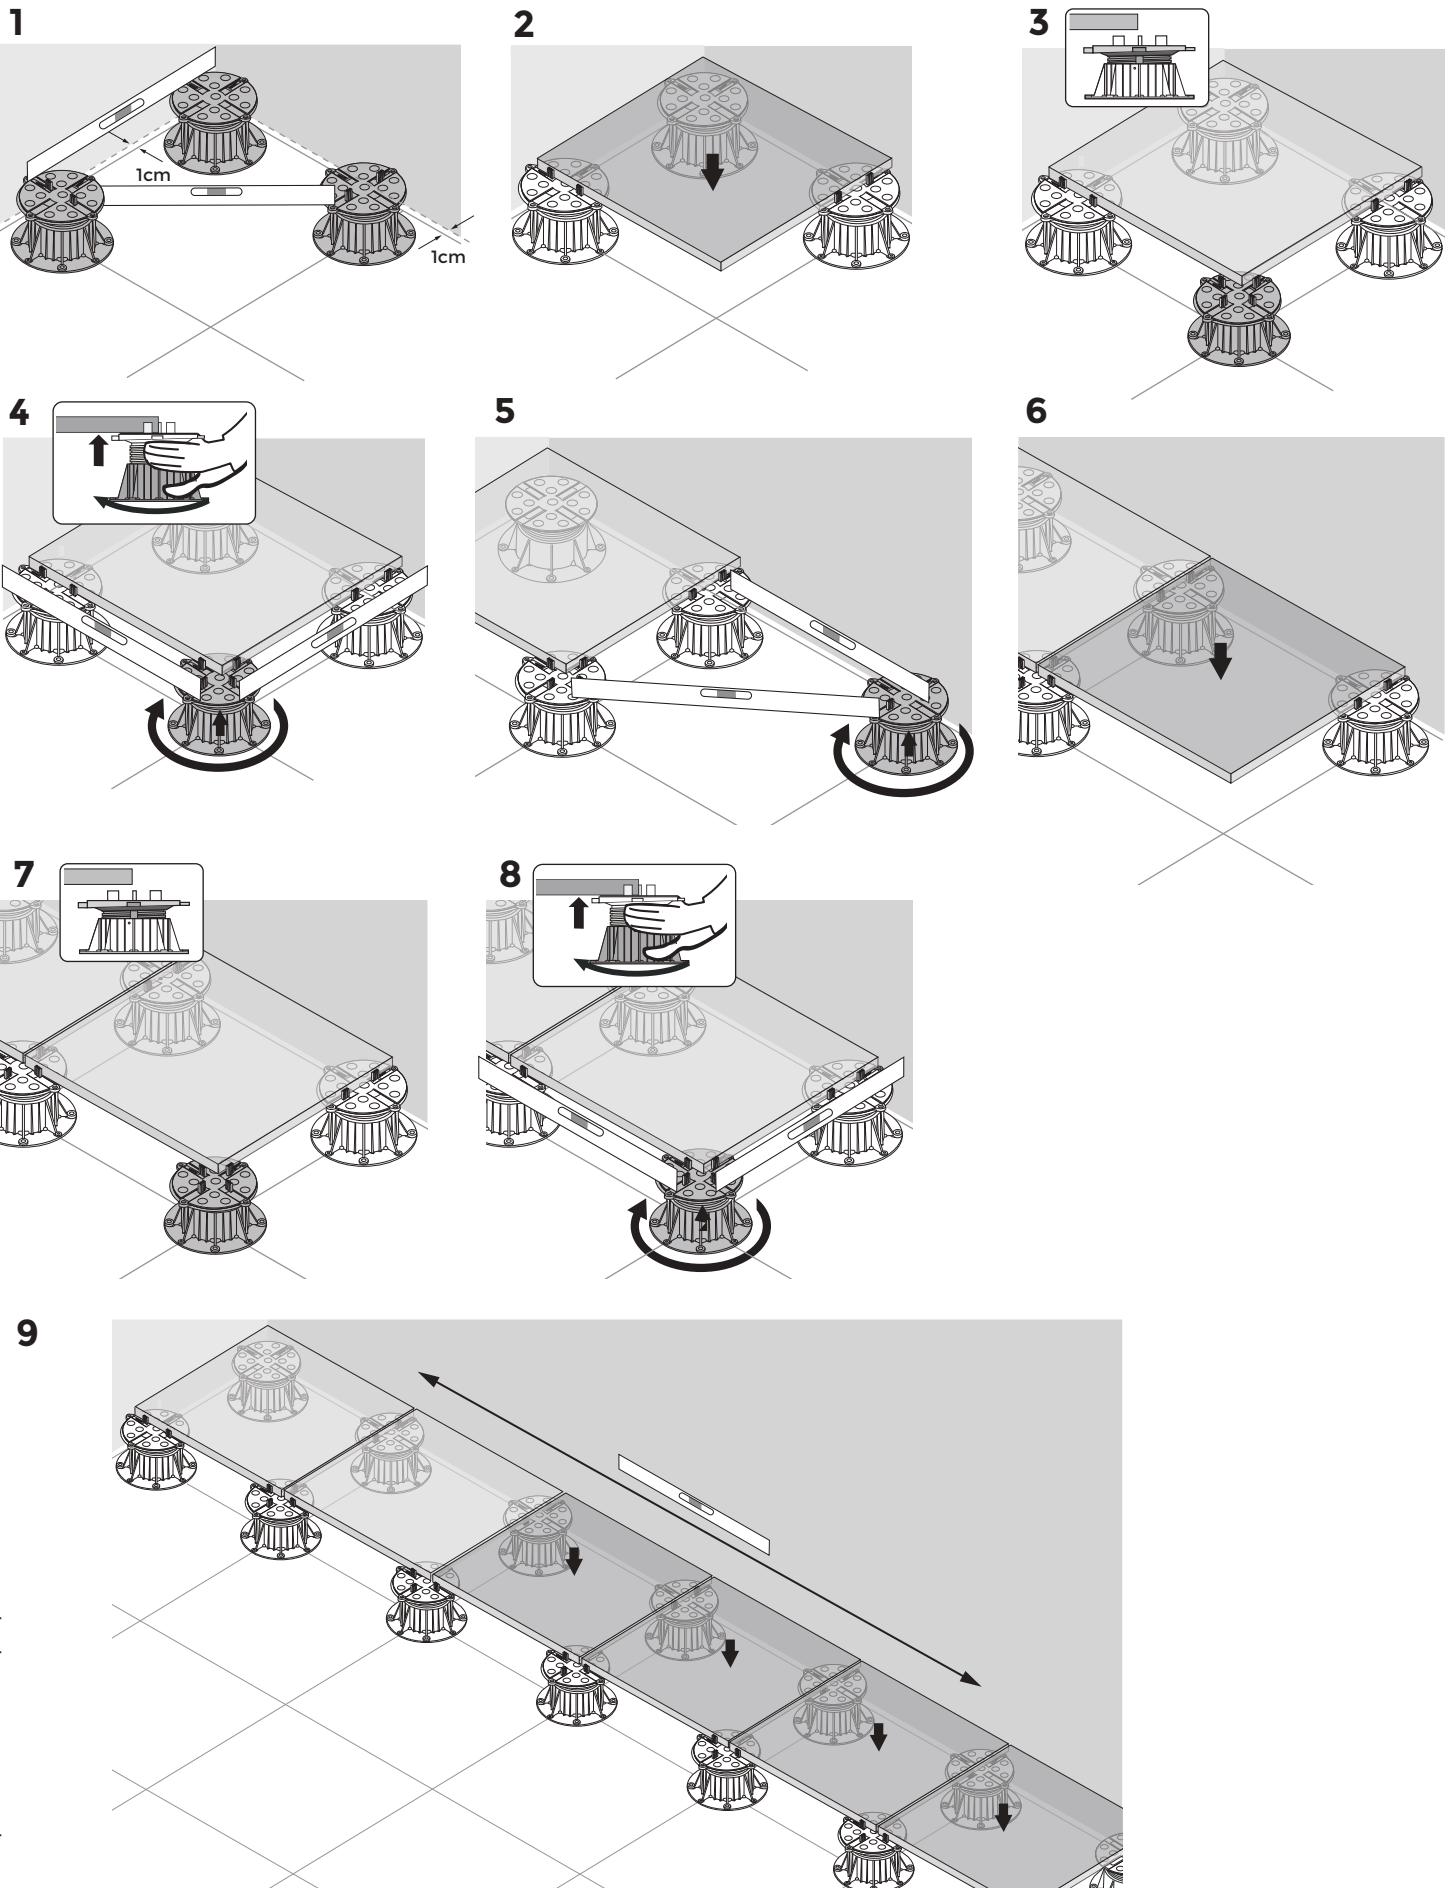

www.buzon.eu

The DPH Pedestal Installation Manual

A

1

A = 90°

2

10

11

12

13

14

DPH-0 18mm

DPH-1 28mm

DPH-02 25-36mm

DPH-2 35-53mm

DPH-3 50-78mm

U-E20 2mm

Tabs

DPH-Series

DPH-0 + PH5 26mm

DPH-1 + PH5 37mm

DPH-2-PH5 44-57mm

DPH-3-PH5 55-79mm

DPH-4-PH5 77-108mm

DPH-5 100-170mm

DPH-0 17mm

DPH-0 + PH5 = 26mm

DPH-1 28mm

DPH-1 + PH5 = 37mm

DPH-02 + PH5 34-45mm

DPH-2 + PH5 44-62mm

44-62mm