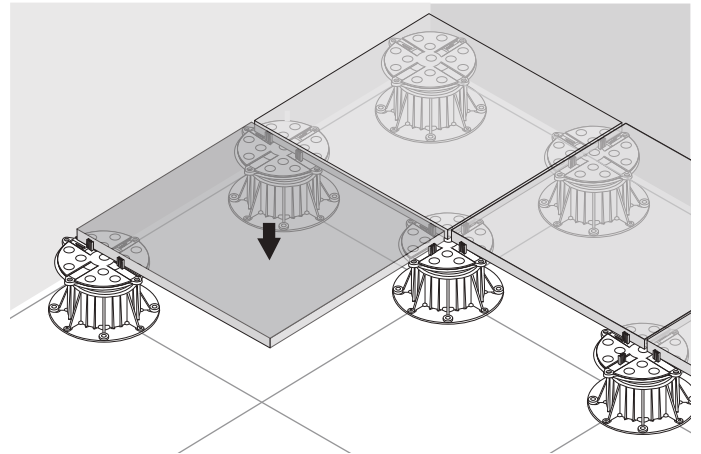

www.buzon.eu

The DPH Pedestal Installation Manual

A

1

A = 90°

2

10

11

12

13

14

DPH-0 18mm

DPH-1 28mm

DPH-02 25-36mm

DPH-2 35-53mm

DPH-3 50-78mm

U-E20 2mm

Tabs

DPH-Series

DPH-0 + PH5 26mm

DPH-1 + PH5 37mm

DPH-2-PH5 44-57mm

DPH-3-PH5 55-79mm

DPH-4-PH5 77-108mm