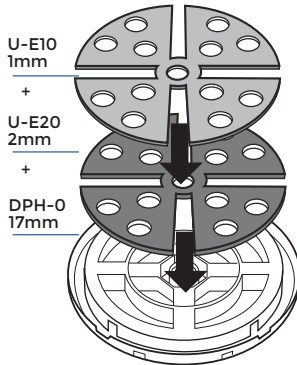

DPH-3 + PH5 59-87mm

U-E20 2mm

Tabs

PH5

DPH-02

DPH-2

DPH-3

TABS

IN

OUT

DPH-0 de 17 à 21mm

DPH-0

DPH-0 + U-E10

DPH-0 + U-E20

DPH-0 + U-E20 + U-E10

DPH-0 + U-E20 + U-E20

DPH-1 de 28 à 32mm

DPH-1

DPH-1 + U-E10

DPH-1 + U-E20

DPH-1 + U-E20 + U-E10

DPH-1 + U-E20 + U-E20

2

3

0 thread	0 thread	100 mm
1 thread	1 thread	120 mm
2 threads	2 threads	130 mm
3 threads	3 threads	140 mm
4 threads	4 threads	175 mm
5 threads	5 threads	175 mm

IN

1

2

**↻x5
MIN.**

3

**↻x5
MIN.**

4