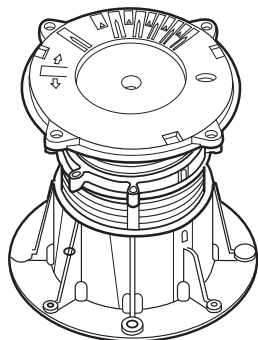

www.buzon.eu

The DPH Pedestal Installation Manual

A

1

A = 90°

2

10

11

U-E20 2mm

Tabs

DPH-Series

DPH-0 + PH5 26mm

DPH-1 + PH5 37mm

DPH-2-PH5 44-57mm

DPH-3-PH5 55-79mm

DPH-4-PH5 77-108mm

DPH-5 100-170mm

DPH-0 17mm

DPH-0 + PH5 = 26mm

DPH-1 28mm

DPH-1 + PH5 = 37mm

DPH-02 + PH5 34-45mm

DPH-2 + PH5 44-62mm

44-62mm

0 thread	0 thread	100 mm
1 thread	1 thread	120 mm
2 threads	2 threads	130 mm
3 threads	3 threads	140 mm
4 threads	4 threads	175 mm
5 threads	5 threads	175 mm

IN

1

2

**↻x5
MIN.**

3

**↻x5
MIN.**

4