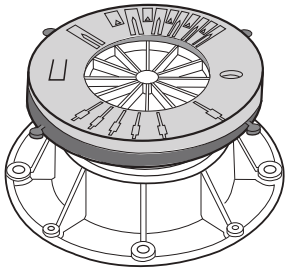

U-E20 2mm

Tabs

DPH-Series

DPH-0 + PH5 26mm

DPH-1 + PH5 37mm

DPH-2-PH5 44-57mm

DPH-3-PH5 55-79mm

DPH-4-PH5 77-108mm

DPH-5 100-170mm

DPH-0 17mm

DPH-0 + PH5 = 26mm

DPH-1 28mm

DPH-1 + PH5 = 37mm

DPH-02 + PH5 34-45mm

DPH-2 + PH5 44-62mm

44-62mm

DPH-3 + PH5 59-87mm

U-E20 2mm

Tabs

PH5

DPH-02

DPH-2

DPH-3

TABS

IN

OUT

DPH-0 de 17 à 21mm

DPH-0

DPH-0 + U-E10

DPH-0 + U-E20

DPH-0 + U-E20 + U-E10

DPH-0 + U-E20 + U-E20