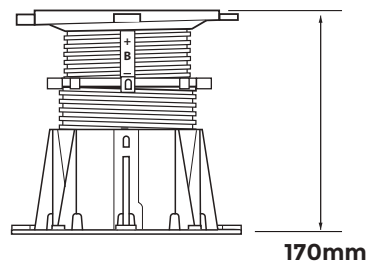

U-E20 2mm

Tabs

DPH-Series

DPH-0 + PH5 26mm

DPH-1 + PH5 37mm

DPH-2-PH5 44-57mm

DPH-3-PH5 55-79mm

DPH-4-PH5 77-108mm

DPH-5 100-170mm

DPH-0 17mm

DPH-0 + PH5 = 26mm

DPH-1 28mm

DPH-1 + PH5 = 37mm

DPH-02 + PH5 34-45mm

DPH-2 + PH5 44-62mm

44-62mm