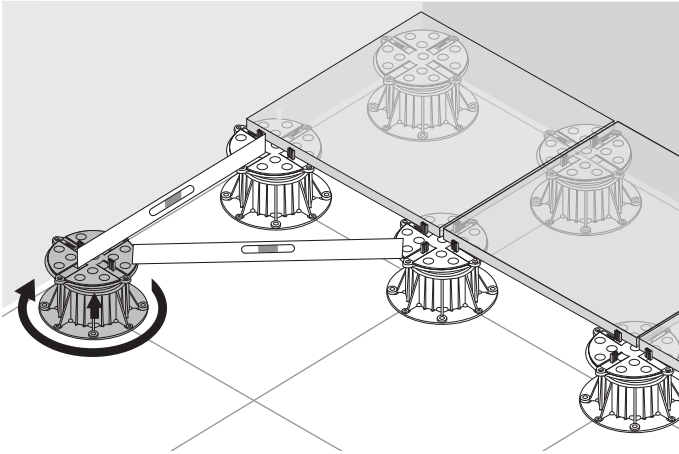

www.buzon.eu

The DPH Pedestal Installation Manual

A

1

A = 90°

2

10

11

12

13

14

DPH-0 18mm

DPH-1 28mm

DPH-02 25-36mm

DPH-2 35-53mm

DPH-3 50-78mm

U-E20 2mm

Tabs

DPH-Series

DPH-0 + PH5 26mm

DPH-1 + PH5 37mm

DPH-2-PH5 44-57mm

DPH-3-PH5 55-79mm

DPH-4-PH5 77-108mm