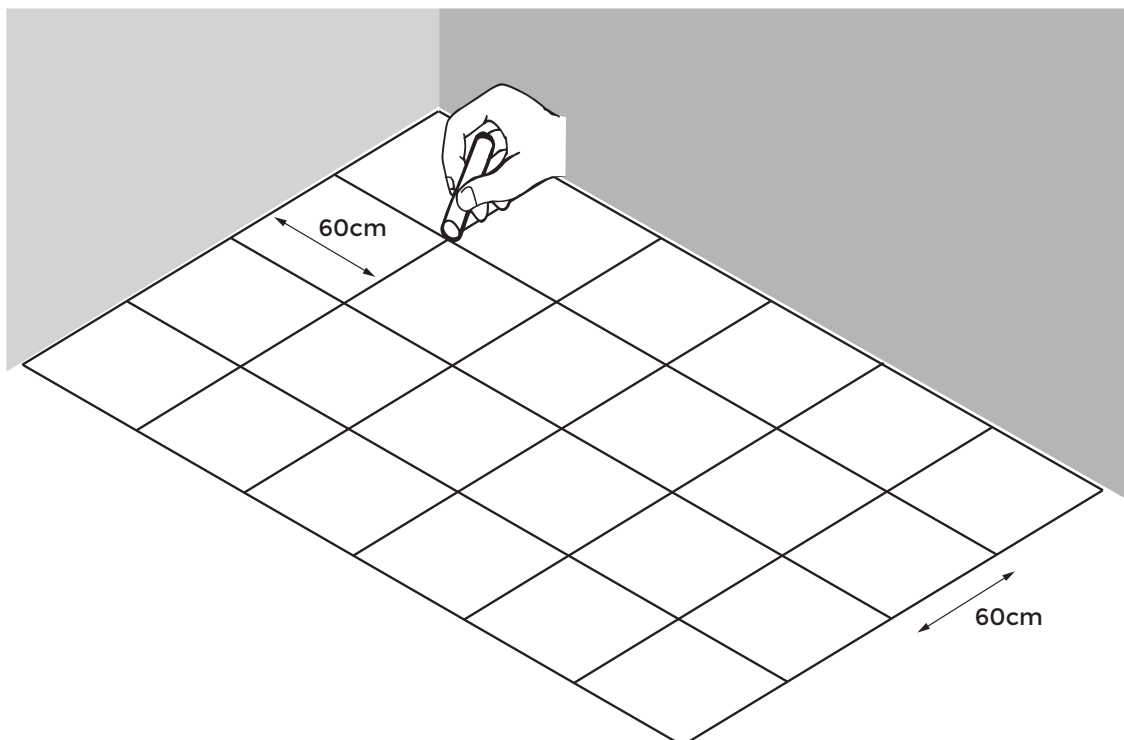

www.buzon.eu

The DPH Pedestal Installation Manual

A

1

A = 90°

2

10

11