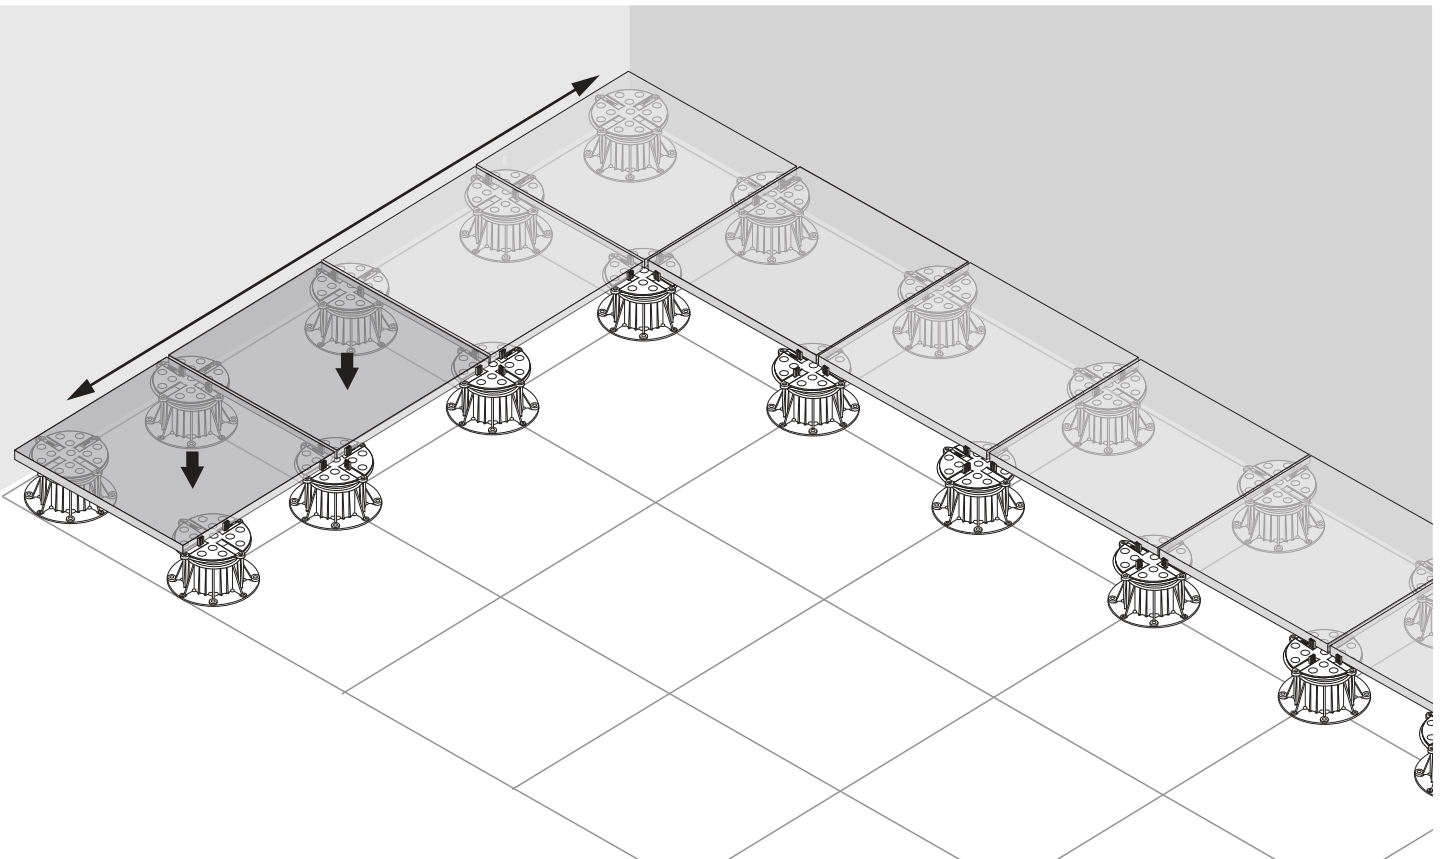

www.buzon.eu

The DPH Pedestal Installation Manual

A

1

A = 90°

2

10

11

12

13

14

DPH-0 18mm

DPH-1 28mm

DPH-02 25-36mm

DPH-2 35-53mm

DPH-3 50-78mm

U-E20 2mm

Tabs

DPH-Series

DPH-0 + PH5 26mm

DPH-1 + PH5 37mm

DPH-2-PH5 44-57mm

DPH-3-PH5 55-79mm

DPH-4-PH5 77-108mm