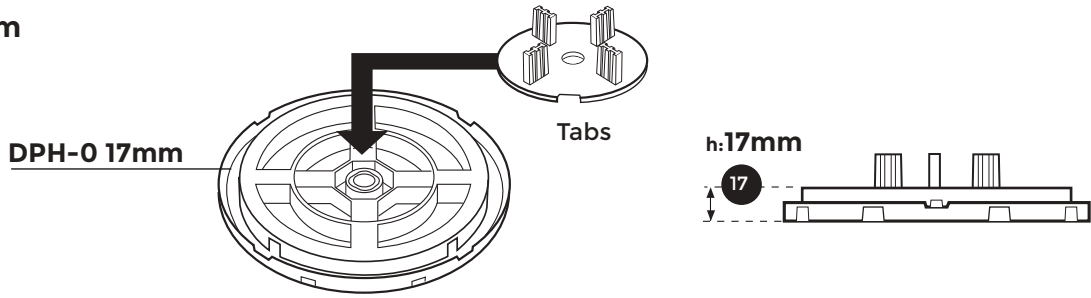

DPH-0 17mm

DPH-0 + PH5 = 26mm

DPH-1 28mm

DPH-1 + PH5 = 37mm