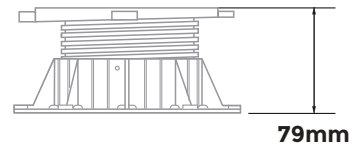

U-E20 2mm

Tabs

DPH-Series

DPH-0 + PH5 26mm

DPH-1 + PH5 37mm

DPH-2-PH5 44-57mm

DPH-3-PH5 55-79mm

DPH-4-PH5 77-108mm

DPH-5 100-170mm

DPH-0 17mm

DPH-0 + PH5 = 26mm

DPH-1 28mm

DPH-1 + PH5 = 37mm

DPH-02 + PH5 34-45mm

DPH-2 + PH5 44-62mm

44-62mm