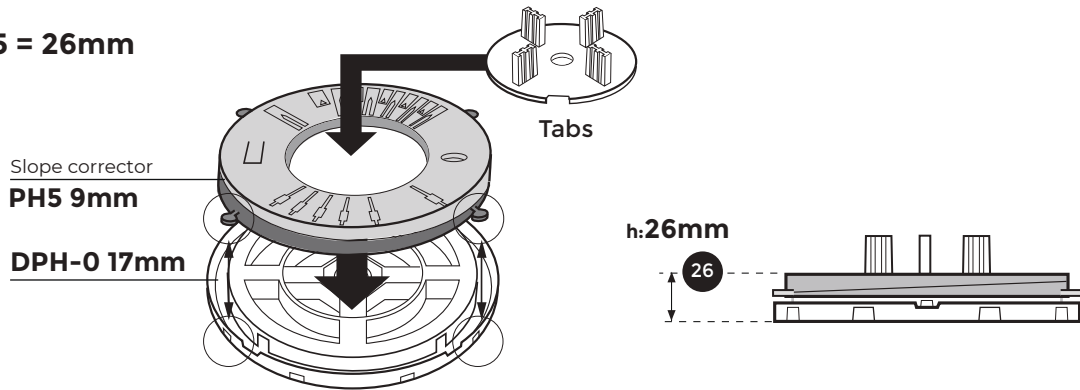

U-E20 2mm

Tabs

DPH-Series

DPH-0 + PH5 26mm

DPH-1 + PH5 37mm

DPH-2-PH5 44-57mm

DPH-3-PH5 55-79mm

DPH-4-PH5 77-108mm

DPH-5 100-170mm

DPH-0 17mm

DPH-0 + PH5 = 26mm

DPH-1 28mm

DPH-1 + PH5 = 37mm

DPH-02 + PH5 34-45mm

DPH-2 + PH5 44-62mm

44-62mm

IN

OUT

DPH-0 de 17 à 21mm

DPH-0

DPH-0 + U-E10

DPH-0 + U-E20

DPH-0 + U-E20 + U-E10

DPH-0 + U-E20 + U-E20

0 thread	0 thread	100 mm
1 thread	1 thread	120 mm
2 threads	2 threads	130 mm
3 threads	3 threads	140 mm
4 threads	4 threads	175 mm
5 threads	5 threads	175 mm

IN

1

2

**↻x5
MIN.**

3

**↻x5
MIN.**

4