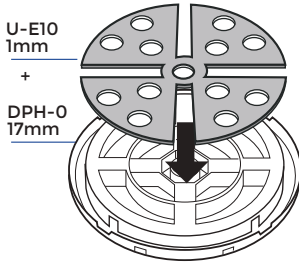

DPH-3 + PH5 59-87mm

U-E20 2mm

Tabs

PH5

DPH-02

DPH-2

DPH-3

TABS

IN

OUT

DPH-0 de 17 à 21mm

DPH-0

DPH-0 + U-E10

DPH-0 + U-E20

DPH-0 + U-E20 + U-E10

DPH-0 + U-E20 + U-E20

DPH-1 de 28 à 32mm

DPH-1

DPH-1 + U-E10

DPH-1 + U-E20

DPH-1 + U-E20 + U-E10

DPH-1 + U-E20 + U-E20

2

3

0 thread	0 thread	100 mm
1 thread	1 thread	120 mm
2 threads	2 threads	130 mm
3 threads	3 threads	140 mm
4 threads	4 threads	175 mm
5 threads	5 threads	175 mm

IN

1

2

**↻x5
MIN.**

3

**↻x5
MIN.**

4