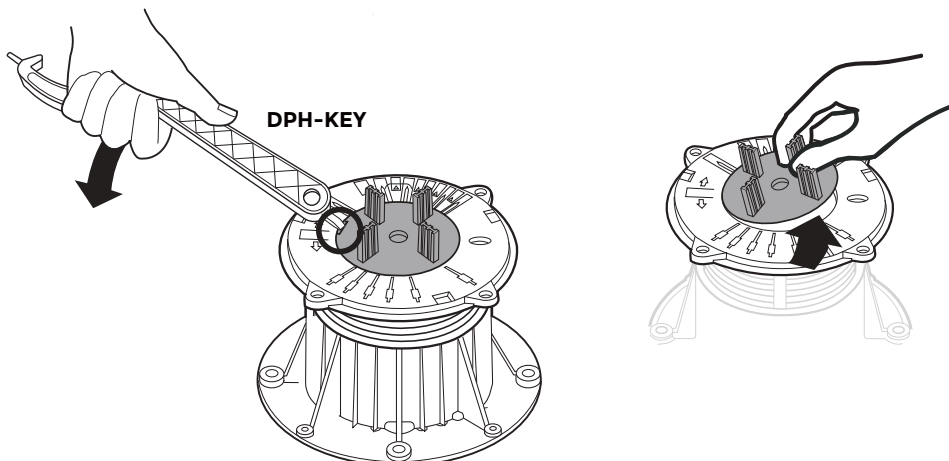

DPH-3 + PH5 59-87mm

U-E20 2mm

Tabs

PH5

DPH-02

DPH-2

DPH-3

TABS

IN

OUT

DPH-0 de 17 à 21mm

DPH-0

DPH-0 + U-E10

DPH-0 + U-E20

DPH-0 + U-E20 + U-E10

DPH-0 + U-E20 + U-E20

0 thread	0 thread	100 mm
1 thread	1 thread	120 mm
2 threads	2 threads	130 mm
3 threads	3 threads	140 mm
4 threads	4 threads	175 mm
5 threads	5 threads	175 mm

IN

1

2

**↻x5
MIN.**

3

**↻x5
MIN.**

4