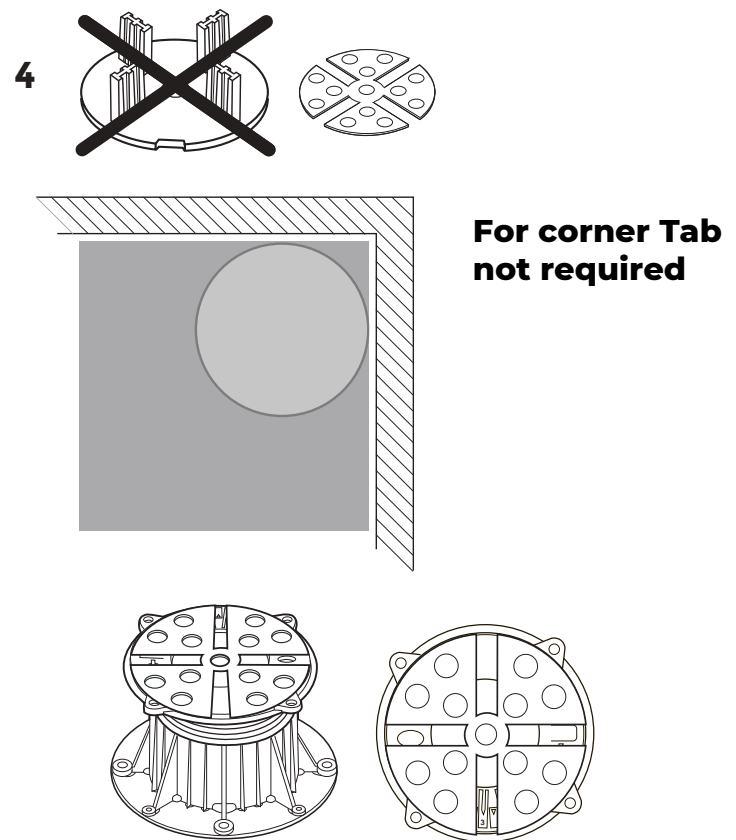

DPH-1 de 28 à 32mm

DPH-1

DPH-1 + U-E10

DPH-1 + U-E20

DPH-1 + U-E20 + U-E10

DPH-1 + U-E20 + U-E20

2

3

0 thread	0 thread	100 mm
1 thread	1 thread	120 mm
2 threads	2 threads	130 mm
3 threads	3 threads	140 mm
4 threads	4 threads	175 mm
5 threads	5 threads	175 mm

IN

1

2

**↻x5
MIN.**

3

**↻x5
MIN.**

4