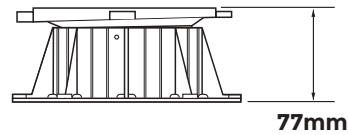

U-E20 2mm

Tabs

DPH-Series

DPH-0 + PH5 26mm

DPH-1 + PH5 37mm

DPH-2-PH5 44-57mm

DPH-3-PH5 55-79mm

DPH-4-PH5 77-108mm

DPH-5 100-170mm

DPH-0 17mm

DPH-0 + PH5 = 26mm

DPH-1 28mm

DPH-1 + PH5 = 37mm

DPH-02 + PH5 34-45mm

DPH-2 + PH5 44-62mm

44-62mm