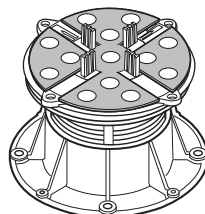

www.buzon.eu

The DPH Pedestal Installation Manual

A

1

A = 90°

2

10

11

12

13

14

DPH-0 18mm

DPH-1 28mm

DPH-02 25-36mm

DPH-2 35-53mm

DPH-3 50-78mm

U-E20 2mm

Tabs

DPH-Series

DPH-0 + PH5 26mm

DPH-1 + PH5 37mm

DPH-2-PH5 44-57mm

DPH-3-PH5 55-79mm

DPH-4-PH5 77-108mm

DPH-5 100-170mm

DPH-0 17mm

DPH-0 + PH5 = 26mm

DPH-1 28mm

DPH-1 + PH5 = 37mm

DPH-02 + PH5 34-45mm

DPH-2 + PH5 44-62mm

44-62mm