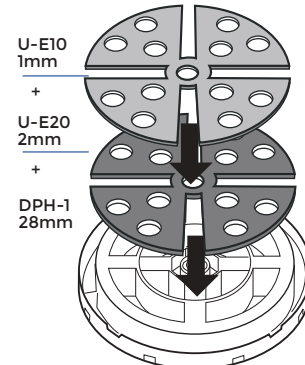

IN

OUT

DPH-0 de 17 à 21mm

DPH-0

DPH-0 + U-E10

DPH-0 + U-E20

DPH-0 + U-E20 + U-E10

DPH-0 + U-E20 + U-E20

DPH-1 de 28 à 32mm

DPH-1

DPH-1 + U-E10

DPH-1 + U-E20

DPH-1 + U-E20 + U-E10

DPH-1 + U-E20 + U-E20

2

3

0 thread	0 thread	100 mm
1 thread	1 thread	120 mm
2 threads	2 threads	130 mm
3 threads	3 threads	140 mm
4 threads	4 threads	175 mm
5 threads	5 threads	175 mm

IN

1

2

**↻x5
MIN.**

3

**↻x5
MIN.**

4