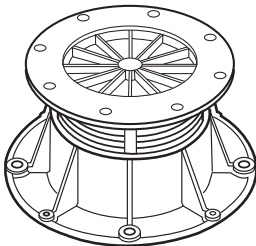

www.buzon.eu

The DPH Pedestal Installation Manual

A

1

A = 90°

2

10

11

12

13

14

DPH-0 18mm

DPH-1 28mm

DPH-02 25-36mm

DPH-2 35-53mm

DPH-3 50-78mm

U-E20 2mm

Tabs

DPH-Series

DPH-0 + PH5 26mm

DPH-1 + PH5 37mm

DPH-2-PH5 44-57mm

DPH-3-PH5 55-79mm

DPH-4-PH5 77-108mm

DPH-5 100-170mm

DPH-0 17mm

DPH-0 + PH5 = 26mm

DPH-1 28mm

DPH-1 + PH5 = 37mm

DPH-02 + PH5 34-45mm

DPH-2 + PH5 44-62mm

44-62mm