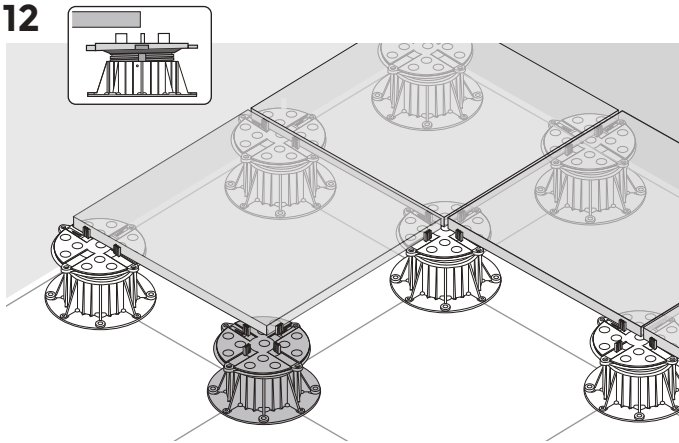

www.buzon.eu

The DPH Pedestal Installation Manual

A

1

A = 90°

2

10

11

12

13

14

DPH-0 18mm

DPH-1 28mm

DPH-02 25-36mm

DPH-2 35-53mm

DPH-3 50-78mm

U-E20 2mm

Tabs

DPH-Series

DPH-0 + PH5 26mm

DPH-1 + PH5 37mm

DPH-2-PH5 44-57mm

DPH-3-PH5 55-79mm

DPH-4-PH5 77-108mm

0 thread	0 thread	100 mm
1 thread	1 thread	120 mm
2 threads	2 threads	130 mm
3 threads	3 threads	140 mm
4 threads	4 threads	175 mm
5 threads	5 threads	175 mm

IN

1

2

**↻x5
MIN.**

3

**↻x5
MIN.**

4