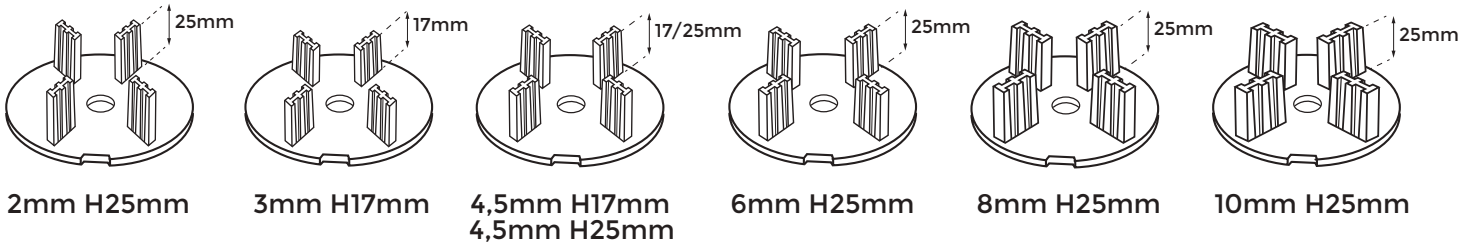

DPH-3 + PH5 59-87mm

U-E20 2mm

Tabs

PH5

DPH-02

DPH-2

DPH-3

TABS

IN

OUT

DPH-0 de 17 à 21mm

DPH-0

DPH-0 + U-E10

DPH-0 + U-E20

DPH-0 + U-E20 + U-E10

DPH-0 + U-E20 + U-E20

0 thread	0 thread	100 mm
1 thread	1 thread	120 mm
2 threads	2 threads	130 mm
3 threads	3 threads	140 mm
4 threads	4 threads	175 mm
5 threads	5 threads	175 mm

IN

1

2

**↻x5
MIN.**

3

**↻x5
MIN.**

4