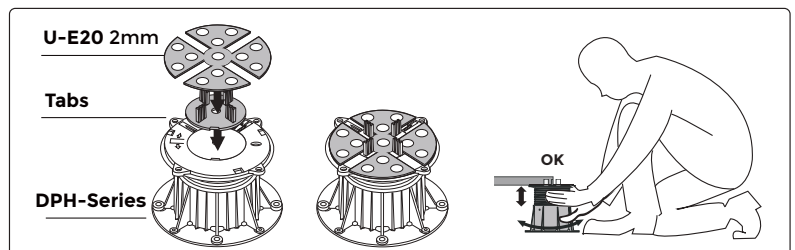

DPH-5 100-170mm