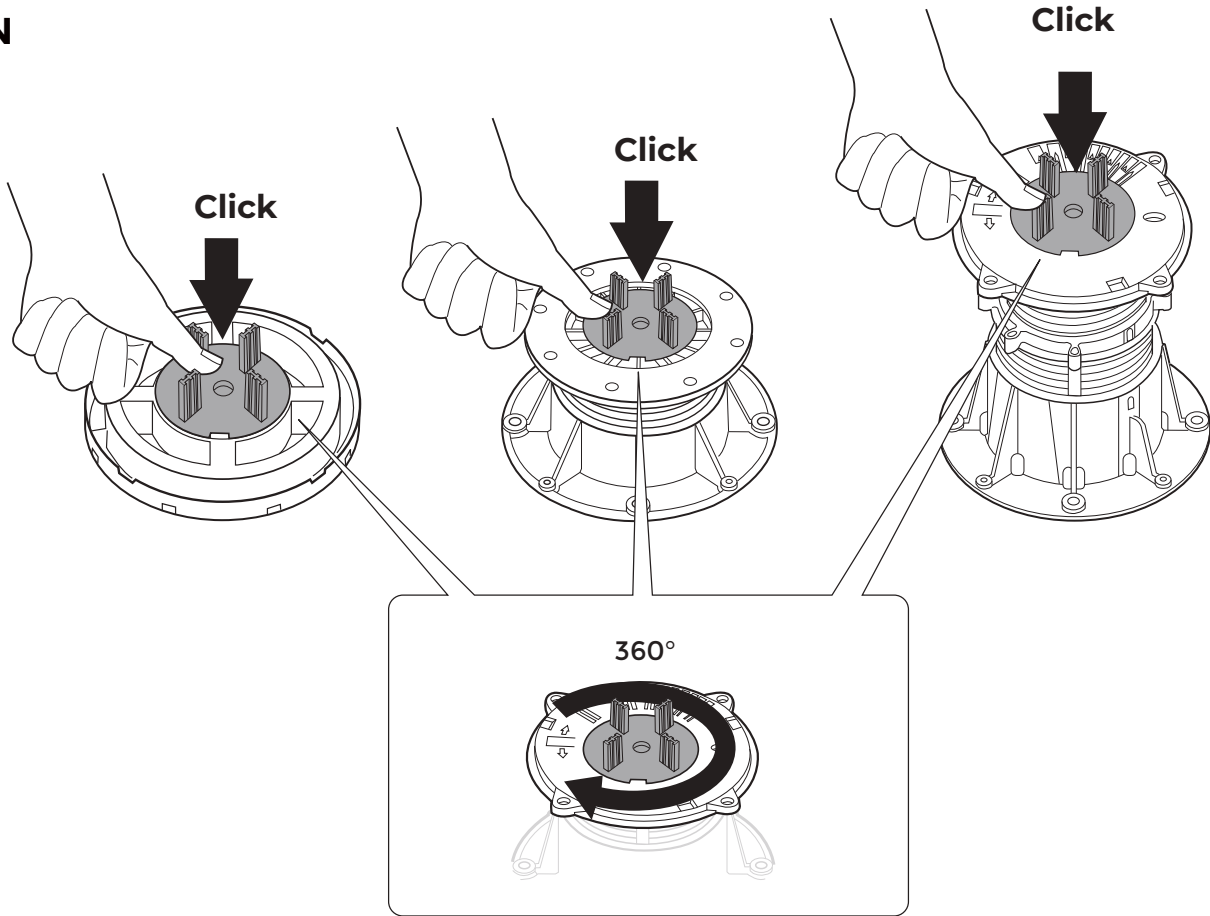

DPH-3 + PH5 59-87mm

U-E20 2mm

Tabs

PH5

DPH-02

DPH-2

DPH-3

TABS

IN

OUT

DPH-0 de 17 à 21mm

DPH-0

DPH-0 + U-E10

DPH-0 + U-E20

DPH-0 + U-E20 + U-E10

DPH-0 + U-E20 + U-E20

0 thread	0 thread	100 mm
1 thread	1 thread	120 mm
2 threads	2 threads	130 mm
3 threads	3 threads	140 mm
4 threads	4 threads	175 mm
5 threads	5 threads	175 mm

IN

1

2

**↻x5
MIN.**

3

**↻x5
MIN.**

4