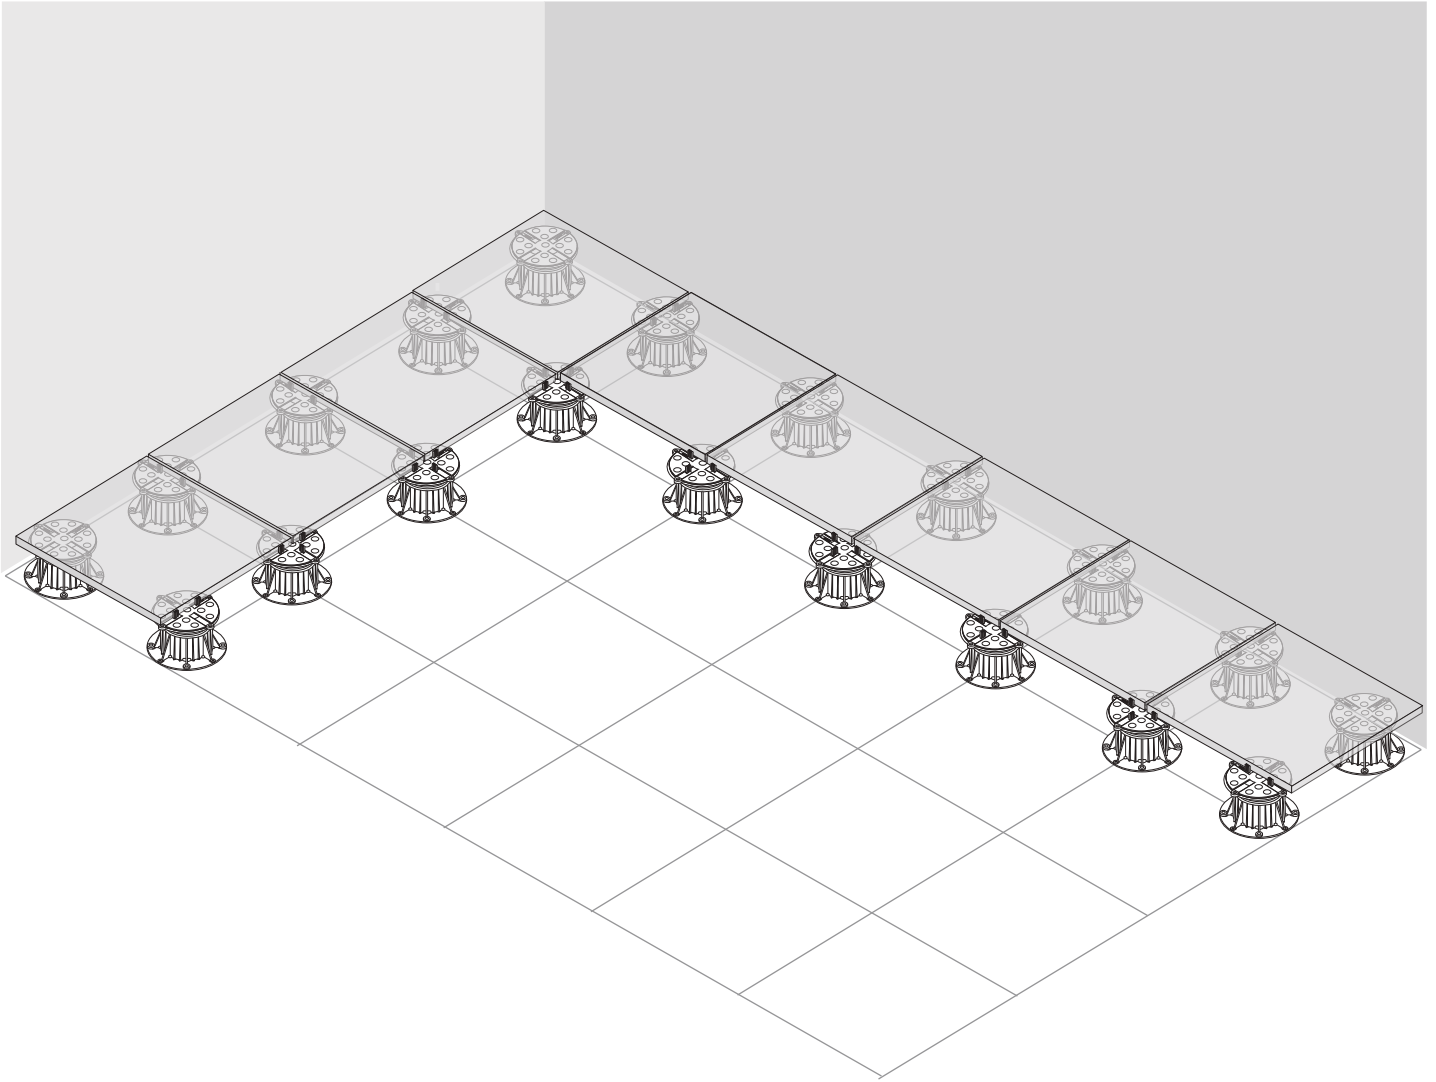

www.buzon.eu

The DPH Pedestal Installation Manual

A

1

A = 90°

2

10

11

12

13

14

DPH-0 18mm

DPH-1 28mm

DPH-02 25-36mm

DPH-2 35-53mm

DPH-3 50-78mm

U-E20 2mm

Tabs

DPH-Series

DPH-0 + PH5 26mm

DPH-1 + PH5 37mm

DPH-2-PH5 44-57mm

DPH-3-PH5 55-79mm

DPH-4-PH5 77-108mm

DPH-5 100-170mm

DPH-0 17mm

DPH-0 + PH5 = 26mm

DPH-1 28mm

DPH-1 + PH5 = 37mm

DPH-02 + PH5 34-45mm

DPH-2 + PH5 44-62mm

44-62mm