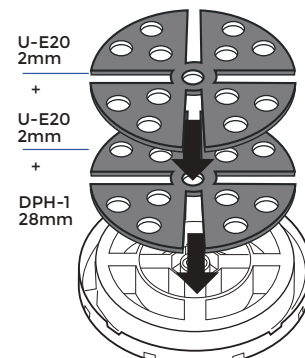

IN

OUT

DPH-0 de 17 à 21mm

DPH-0

DPH-0 + U-E10

DPH-0 + U-E20

DPH-0 + U-E20 + U-E10

DPH-0 + U-E20 + U-E20

DPH-1 de 28 à 32mm

DPH-1

DPH-1 + U-E10

DPH-1 + U-E20

DPH-1 + U-E20 + U-E10

DPH-1 + U-E20 + U-E20

2

3

0 thread	0 thread	100 mm
1 thread	1 thread	120 mm
2 threads	2 threads	130 mm
3 threads	3 threads	140 mm
4 threads	4 threads	175 mm
5 threads	5 threads	175 mm

IN

1

2

**↻x5
MIN.**

3

**↻x5
MIN.**

4