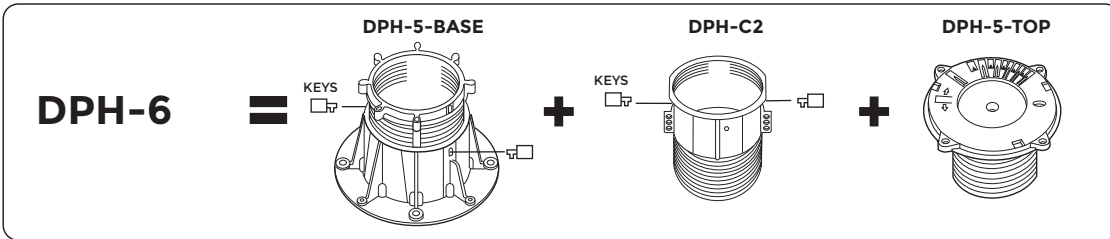

DPH-1 de 28 à 32mm

DPH-1

DPH-1 + U-E10

DPH-1 + U-E20

DPH-1 + U-E20 + U-E10

DPH-1 + U-E20 + U-E20

2

3

0 thread	0 thread	100 mm
1 thread	1 thread	120 mm
2 threads	2 threads	130 mm
3 threads	3 threads	140 mm
4 threads	4 threads	175 mm
5 threads	5 threads	175 mm

IN

1

2

**↻x5
MIN.**

3

**↻x5
MIN.**

4