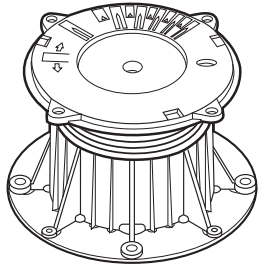

U-E20 2mm

Tabs

DPH-Series

DPH-0 + PH5 26mm

DPH-1 + PH5 37mm

DPH-2-PH5 44-57mm

DPH-3-PH5 55-79mm

DPH-4-PH5 77-108mm

DPH-5 100-170mm

DPH-0 17mm

DPH-0 + PH5 = 26mm

DPH-1 28mm

DPH-1 + PH5 = 37mm

DPH-02 + PH5 34-45mm

DPH-2 + PH5 44-62mm

44-62mm

DPH-3 + PH5 59-87mm

U-E20 2mm

Tabs

PH5

DPH-02

DPH-2

DPH-3

TABS

IN

OUT

DPH-0 de 17 à 21mm

DPH-0

DPH-0 + U-E10

DPH-0 + U-E20

DPH-0 + U-E20 + U-E10

DPH-0 + U-E20 + U-E20