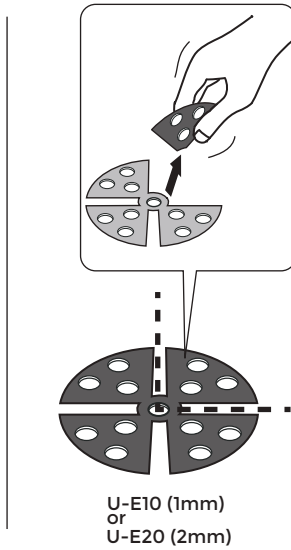

DPH-5 100-170mm

DPH-0 17mm

DPH-0 + PH5 = 26mm

DPH-1 28mm

DPH-1 + PH5 = 37mm

DPH-02 + PH5 34-45mm

DPH-2 + PH5 44-62mm

44-62mm

DPH-3 + PH5 59-87mm

U-E20 2mm

Tabs

PH5

DPH-02

DPH-2

DPH-3

TABS

IN

OUT

DPH-0 de 17 à 21mm

DPH-0

DPH-0 + U-E10

DPH-0 + U-E20

DPH-0 + U-E20 + U-E10

DPH-0 + U-E20 + U-E20

0 thread	0 thread	100 mm
1 thread	1 thread	120 mm
2 threads	2 threads	130 mm
3 threads	3 threads	140 mm
4 threads	4 threads	175 mm
5 threads	5 threads	175 mm

IN

1

2

**↻x5
MIN.**

3

**↻x5
MIN.**

4