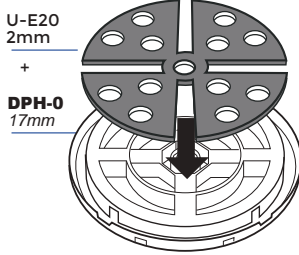

IN

OUT

DPH-0 de 17 à 21mm

DPH-0

DPH-0 + U-E10

DPH-0 + U-E20

DPH-0 + U-E20 + U-E10

DPH-0 + U-E20 + U-E20

DPH-1 de 28 à 32mm

DPH-1

DPH-1 + U-E10

DPH-1 + U-E20

DPH-1 + U-E20 + U-E10

DPH-1 + U-E20 + U-E20

2

3

0 thread	0 thread	100 mm
1 thread	1 thread	120 mm
2 threads	2 threads	130 mm
3 threads	3 threads	140 mm
4 threads	4 threads	175 mm
5 threads	5 threads	175 mm

IN

1

2

**↻x5
MIN.**

3

**↻x5
MIN.**

4