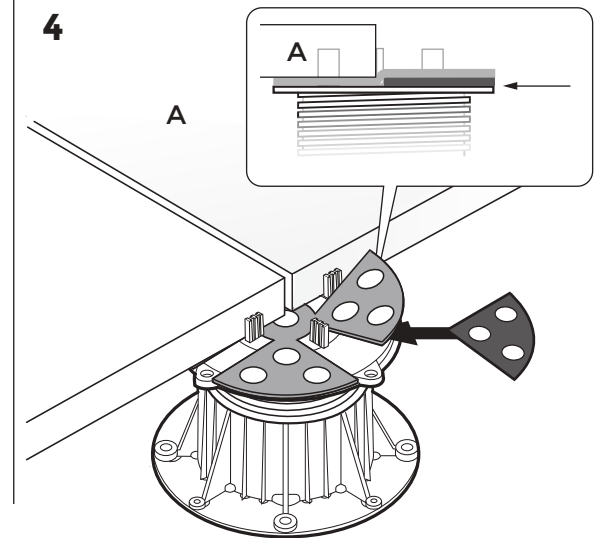

DPH-3 + PH5 59-87mm

U-E20 2mm

Tabs

PH5

DPH-02

DPH-2

DPH-3

TABS

IN

OUT

DPH-0 de 17 à 21mm

DPH-0

DPH-0 + U-E10

DPH-0 + U-E20

DPH-0 + U-E20 + U-E10

DPH-0 + U-E20 + U-E20

DPH-1 de 28 à 32mm

DPH-1

DPH-1 + U-E10

DPH-1 + U-E20

DPH-1 + U-E20 + U-E10

DPH-1 + U-E20 + U-E20

2

3

0 thread	0 thread	100 mm
1 thread	1 thread	120 mm
2 threads	2 threads	130 mm
3 threads	3 threads	140 mm
4 threads	4 threads	175 mm
5 threads	5 threads	175 mm

IN

1

2

**↻x5
MIN.**

3

**↻x5
MIN.**

4