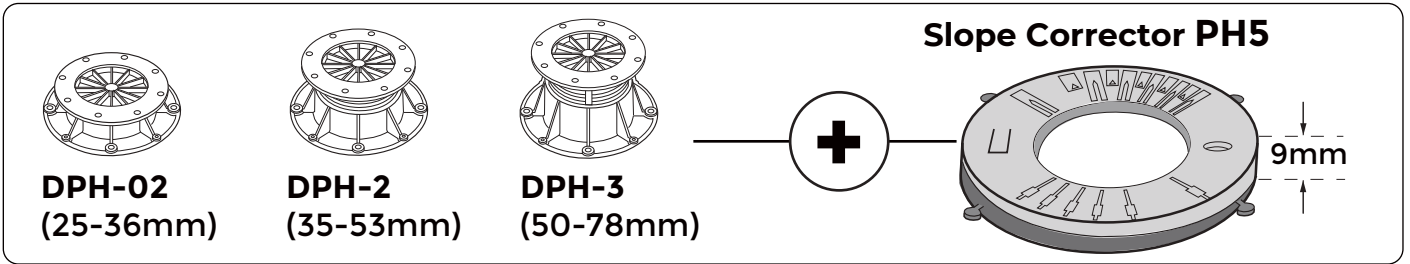

DPH-5 100-170mm

DPH-0 17mm

DPH-0 + PH5 = 26mm

DPH-1 28mm

DPH-1 + PH5 = 37mm

DPH-02 + PH5 34-45mm

DPH-2 + PH5 44-62mm

44-62mm

0 thread	0 thread	100 mm
1 thread	1 thread	120 mm
2 threads	2 threads	130 mm
3 threads	3 threads	140 mm
4 threads	4 threads	175 mm
5 threads	5 threads	175 mm

IN

1

2

**↻x5
MIN.**

3

**↻x5
MIN.**

4