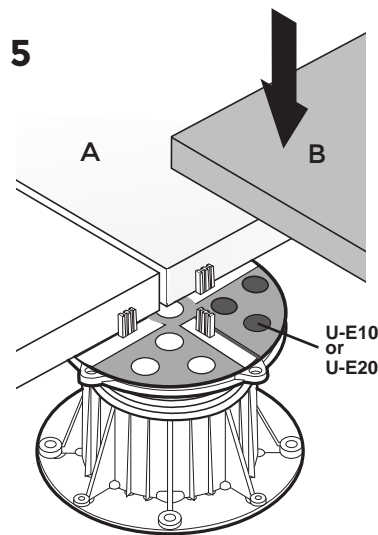

DPH-3 + PH5 59-87mm

U-E20 2mm

Tabs

PH5

DPH-02

DPH-2

DPH-3

TABS

IN

OUT

DPH-0 de 17 à 21mm

DPH-0

DPH-0 + U-E10

DPH-0 + U-E20

DPH-0 + U-E20 + U-E10

DPH-0 + U-E20 + U-E20

0 thread	0 thread	100 mm
1 thread	1 thread	120 mm
2 threads	2 threads	130 mm
3 threads	3 threads	140 mm
4 threads	4 threads	175 mm
5 threads	5 threads	175 mm

IN

1

2

**↻x5
MIN.**

3

**↻x5
MIN.**

4