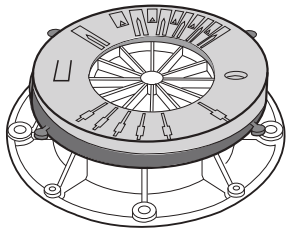

U-E20 2mm

Tabs

DPH-Series

DPH-0 + PH5 26mm

DPH-1 + PH5 37mm

DPH-2-PH5 44-57mm

DPH-3-PH5 55-79mm

DPH-4-PH5 77-108mm

DPH-5 100-170mm

DPH-0 17mm

DPH-0 + PH5 = 26mm

DPH-1 28mm

DPH-1 + PH5 = 37mm

DPH-02 + PH5 34-45mm

DPH-2 + PH5 44-62mm

44-62mm

DPH-3 + PH5 59-87mm

U-E20 2mm

Tabs

PH5

DPH-02

DPH-2

DPH-3

TABS

IN

OUT

DPH-0 de 17 à 21mm

DPH-0

DPH-0 + U-E10

DPH-0 + U-E20

DPH-0 + U-E20 + U-E10

DPH-0 + U-E20 + U-E20