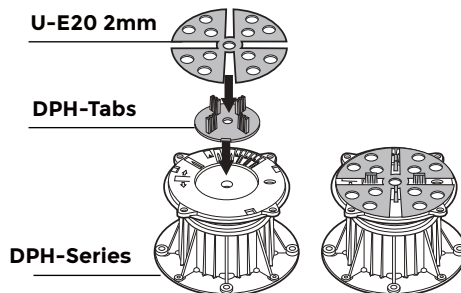

www.buzon.eu

The DPH Pedestal Installation Manual

A

1

A = 90°

2

10

11

12

13

14

DPH-0 18mm

DPH-1 28mm

DPH-02 25-36mm

DPH-2 35-53mm

DPH-3 50-78mm

U-E20 2mm

Tabs

DPH-Series

DPH-0 + PH5 26mm

DPH-1 + PH5 37mm

DPH-2-PH5 44-57mm

DPH-3-PH5 55-79mm

DPH-4-PH5 77-108mm

0 thread	0 thread	100 mm
1 thread	1 thread	120 mm
2 threads	2 threads	130 mm
3 threads	3 threads	140 mm
4 threads	4 threads	175 mm
5 threads	5 threads	175 mm

IN

1

2

**↻x5
MIN.**

3

**↻x5
MIN.**

4