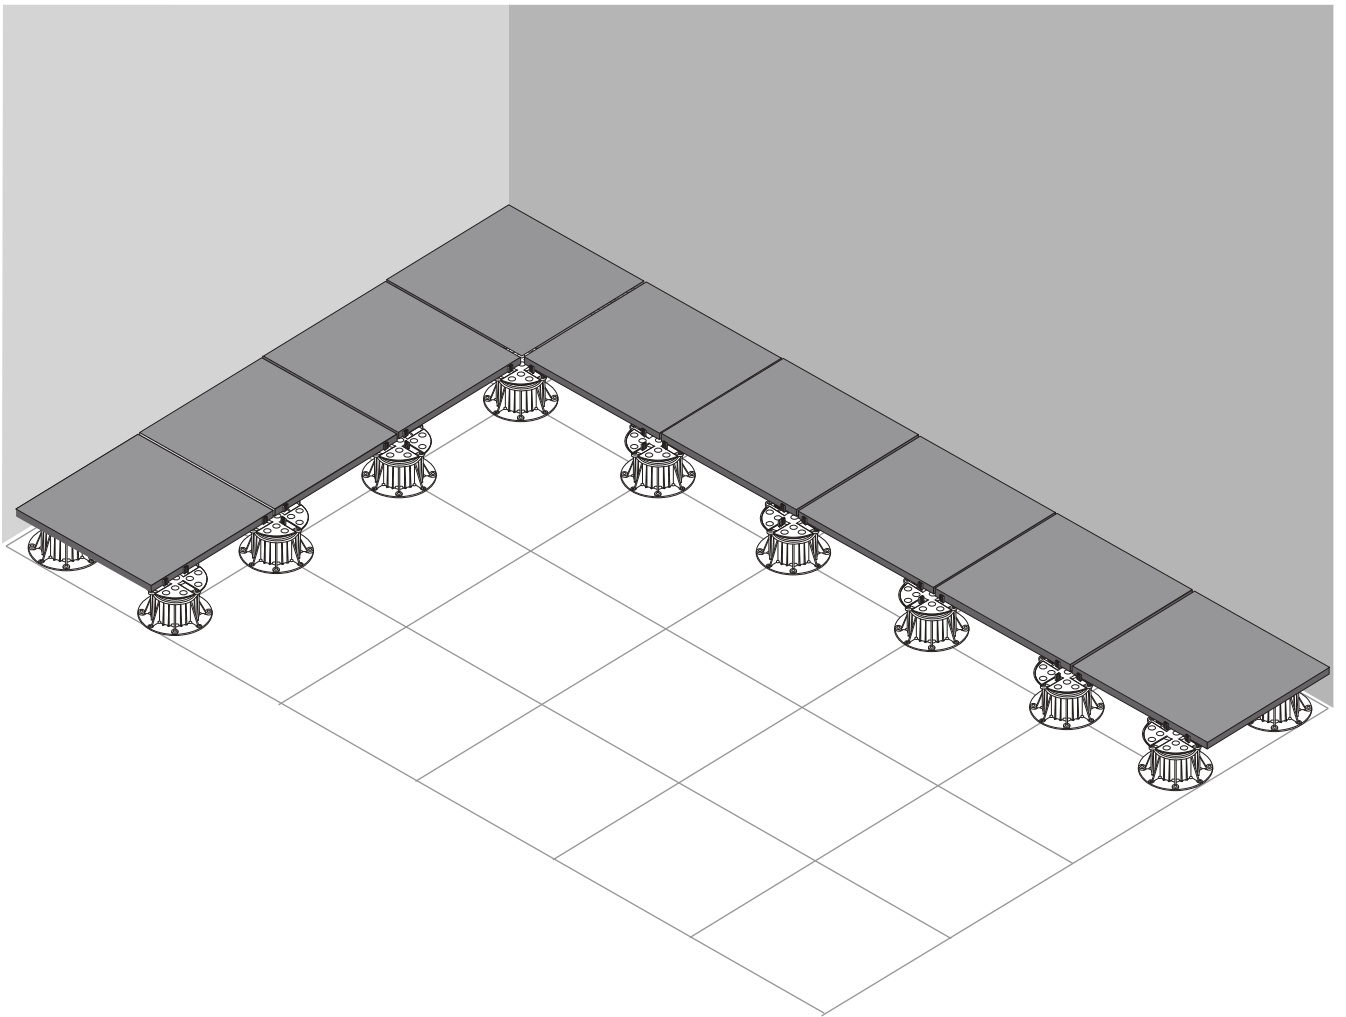

www.buzon.eu

The DPH Pedestal Installation Manual

A

1

A = 90°

2

10

11

12

13

14

DPH-0 18mm

DPH-1 28mm

DPH-02 25-36mm

DPH-2 35-53mm

DPH-3 50-78mm

U-E20 2mm

Tabs

DPH-Series

DPH-0 + PH5 26mm

DPH-1 + PH5 37mm

DPH-2-PH5 44-57mm

DPH-3-PH5 55-79mm

DPH-4-PH5 77-108mm