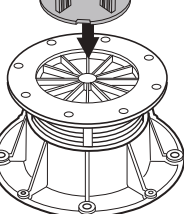

www.buzon.eu

The DPH Pedestal Installation Manual

A

1

A = 90°

2

10

11

12

13

14

DPH-0 18mm

DPH-1 28mm

DPH-02 25-36mm

DPH-2 35-53mm

DPH-3 50-78mm

U-E20 2mm

Tabs

DPH-Series

DPH-0 + PH5 26mm

DPH-1 + PH5 37mm

DPH-2-PH5 44-57mm

DPH-3-PH5 55-79mm

DPH-4-PH5 77-108mm

DPH-5 100-170mm

DPH-0 17mm

DPH-0 + PH5 = 26mm

DPH-1 28mm

DPH-1 + PH5 = 37mm

DPH-02 + PH5 34-45mm

DPH-2 + PH5 44-62mm

44-62mm