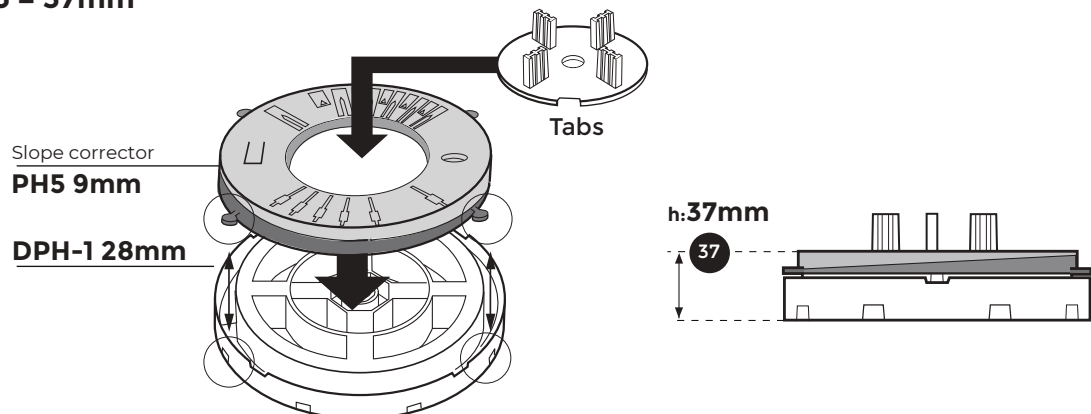

DPH-5 100-170mm

DPH-0 17mm

DPH-0 + PH5 = 26mm

DPH-1 28mm

DPH-1 + PH5 = 37mm

DPH-02 + PH5 34-45mm

DPH-2 + PH5 44-62mm

44-62mm

DPH-3 + PH5 59-87mm

U-E20 2mm

Tabs

PH5

DPH-02

DPH-2

DPH-3

TABS

IN

OUT

DPH-0 de 17 à 21mm

DPH-0

DPH-0 + U-E10

DPH-0 + U-E20

DPH-0 + U-E20 + U-E10

DPH-0 + U-E20 + U-E20

0 thread	0 thread	100 mm
1 thread	1 thread	120 mm
2 threads	2 threads	130 mm
3 threads	3 threads	140 mm
4 threads	4 threads	175 mm
5 threads	5 threads	175 mm

IN

1

2

**↻x5
MIN.**

3

**↻x5
MIN.**

4