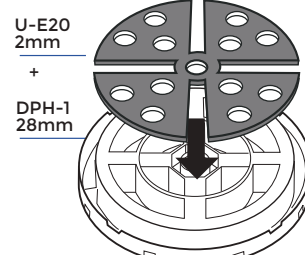

IN

OUT

DPH-0 de 17 à 21mm

DPH-0

DPH-0 + U-E10

DPH-0 + U-E20

DPH-0 + U-E20 + U-E10

DPH-0 + U-E20 + U-E20

DPH-1 de 28 à 32mm

DPH-1

DPH-1 + U-E10

DPH-1 + U-E20

DPH-1 + U-E20 + U-E10

DPH-1 + U-E20 + U-E20

2

3

0 thread	0 thread	100 mm
1 thread	1 thread	120 mm
2 threads	2 threads	130 mm
3 threads	3 threads	140 mm
4 threads	4 threads	175 mm
5 threads	5 threads	175 mm

IN

1

2

**↻x5
MIN.**

3

**↻x5
MIN.**

4