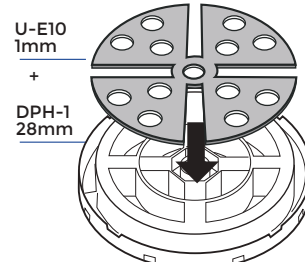

DPH-3 + PH5 59-87mm

U-E20 2mm

Tabs

PH5

DPH-02

DPH-2

DPH-3

TABS

IN

OUT

DPH-0 de 17 à 21mm

DPH-0

DPH-0 + U-E10

DPH-0 + U-E20

DPH-0 + U-E20 + U-E10

DPH-0 + U-E20 + U-E20

DPH-1 de 28 à 32mm

DPH-1

DPH-1 + U-E10

DPH-1 + U-E20

DPH-1 + U-E20 + U-E10

DPH-1 + U-E20 + U-E20

2

3

0 thread	0 thread	100 mm
1 thread	1 thread	120 mm
2 threads	2 threads	130 mm
3 threads	3 threads	140 mm
4 threads	4 threads	175 mm
5 threads	5 threads	175 mm

IN

1

2

**↻x5
MIN.**

3

**↻x5
MIN.**

4