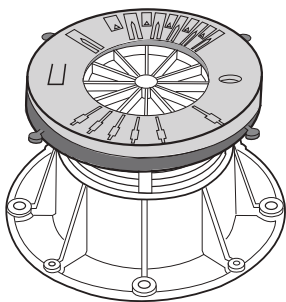

U-E20 2mm

Tabs

DPH-Series

DPH-0 + PH5 26mm

DPH-1 + PH5 37mm

DPH-2-PH5 44-57mm

DPH-3-PH5 55-79mm

DPH-4-PH5 77-108mm

DPH-5 100-170mm

DPH-0 17mm

DPH-0 + PH5 = 26mm

DPH-1 28mm

DPH-1 + PH5 = 37mm

DPH-02 + PH5 34-45mm

DPH-2 + PH5 44-62mm

44-62mm

DPH-3 + PH5 59-87mm

U-E20 2mm

Tabs

PH5

DPH-02

DPH-2

DPH-3

TABS

IN

OUT

DPH-0 de 17 à 21mm

DPH-0

DPH-0 + U-E10

DPH-0 + U-E20

DPH-0 + U-E20 + U-E10

DPH-0 + U-E20 + U-E20