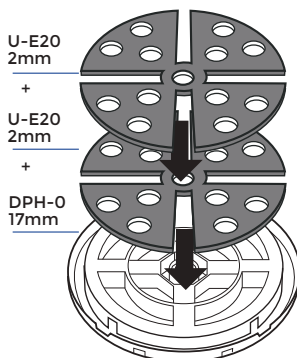

DPH-3 + PH5 59-87mm

U-E20 2mm

Tabs

PH5

DPH-02

DPH-2

DPH-3

TABS

IN

OUT

DPH-0 de 17 à 21mm

DPH-0

DPH-0 + U-E10

DPH-0 + U-E20

DPH-0 + U-E20 + U-E10

DPH-0 + U-E20 + U-E20

DPH-1 de 28 à 32mm

DPH-1

DPH-1 + U-E10

DPH-1 + U-E20

DPH-1 + U-E20 + U-E10

DPH-1 + U-E20 + U-E20

2

3

0 thread	0 thread	100 mm
1 thread	1 thread	120 mm
2 threads	2 threads	130 mm
3 threads	3 threads	140 mm
4 threads	4 threads	175 mm
5 threads	5 threads	175 mm

IN

1

2

**↻x5
MIN.**

3

**↻x5
MIN.**

4