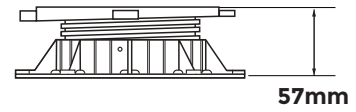

U-E20 2mm

Tabs

DPH-Series

DPH-0 + PH5 26mm

DPH-1 + PH5 37mm

DPH-2-PH5 44-57mm

DPH-3-PH5 55-79mm

DPH-4-PH5 77-108mm