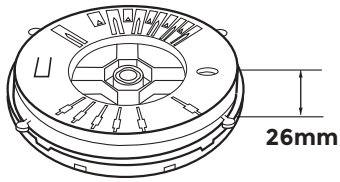

12

13

14

DPH-0 18mm

DPH-1 28mm

DPH-02 25-36mm

DPH-2 35-53mm

DPH-3 50-78mm

U-E20 2mm

Tabs

DPH-Series

DPH-0 + PH5 26mm

DPH-1 + PH5 37mm

DPH-2-PH5 44-57mm

DPH-3-PH5 55-79mm

DPH-4-PH5 77-108mm

DPH-5 100-170mm

DPH-0 17mm

DPH-0 + PH5 = 26mm

DPH-1 28mm

DPH-1 + PH5 = 37mm

DPH-02 + PH5 34-45mm

DPH-2 + PH5 44-62mm

44-62mm

0 thread	0 thread	100 mm
1 thread	1 thread	120 mm
2 threads	2 threads	130 mm
3 threads	3 threads	140 mm
4 threads	4 threads	175 mm
5 threads	5 threads	175 mm

IN

1

2

**↻x5
MIN.**

3

**↻x5
MIN.**

4