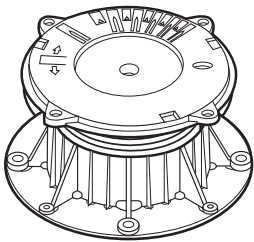

U-E20 2mm

Tabs

DPH-Series

DPH-0 + PH5 26mm

DPH-1 + PH5 37mm

DPH-2-PH5 44-57mm

DPH-3-PH5 55-79mm

DPH-4-PH5 77-108mm

DPH-5 100-170mm

DPH-0 17mm

DPH-0 + PH5 = 26mm

DPH-1 28mm

DPH-1 + PH5 = 37mm

DPH-02 + PH5 34-45mm

DPH-2 + PH5 44-62mm

44-62mm

IN

OUT

DPH-0 de 17 à 21mm

DPH-0

DPH-0 + U-E10

DPH-0 + U-E20

DPH-0 + U-E20 + U-E10

DPH-0 + U-E20 + U-E20

0 thread	0 thread	100 mm
1 thread	1 thread	120 mm
2 threads	2 threads	130 mm
3 threads	3 threads	140 mm
4 threads	4 threads	175 mm
5 threads	5 threads	175 mm

IN

1

2

**↻x5
MIN.**

3

**↻x5
MIN.**

4